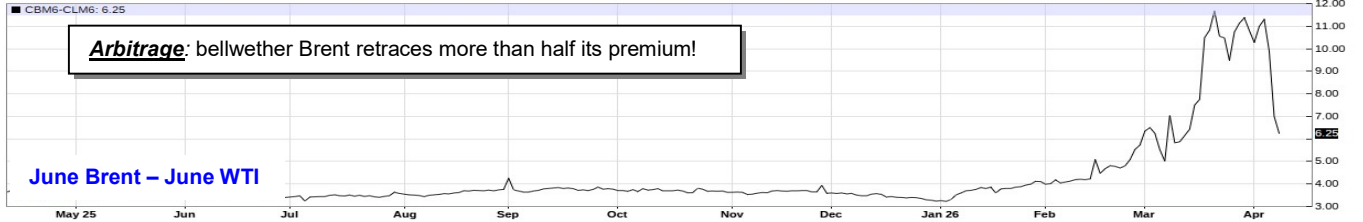

**WTI Crude:** Daily (Nearest): Jumping the gate on tentative 'ceasefire'?

CLK26 - Crude Oil WTI - Daily Nearest Candlestick Chart

CLM26-CLZ26 - Spread Chart

CBM26-CLM26 - Spread Chart

OQM26-CLM26 - Spread Chart