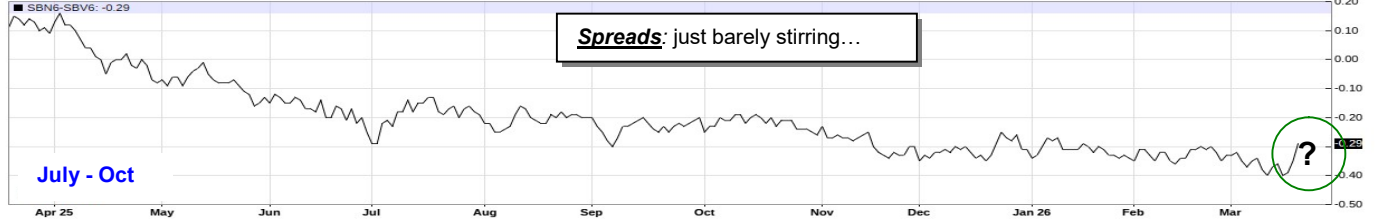

Sugar: Daily (Nearest): Emerging from 6 year lows..?

SBK26 - Sugar #11 - Daily Nearest Candlestick Chart

SBN26-SBV26 - Spread Chart

FLK26 - Spread Chart