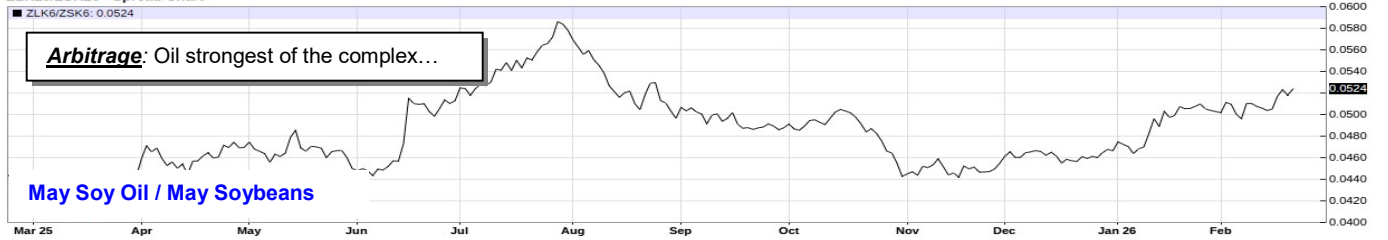

**Soybeans:** Daily (Nearest): Some warning signals...

ZSH26 - Soybean - Daily Nearest Candlestick Chart

ZLK26/ZSK26 - Spread Chart

ZSK2