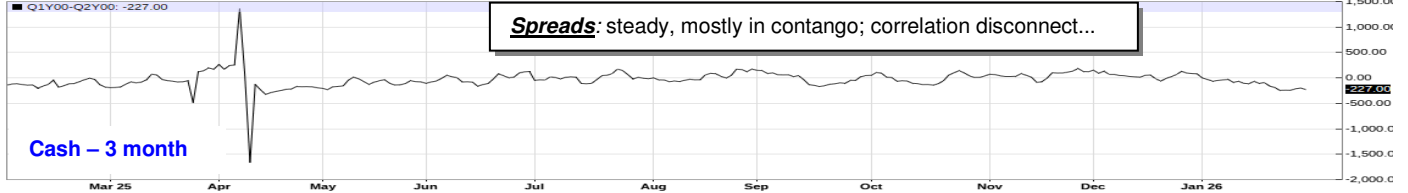

**LME Tin:** Daily & Weekly: Far East view: speculative excesses...? Mixed signals.

Q2Y00 - Tin Refined 3M - Daily Candlestick Chart

Q1Y00-Q2Y00 - Spread Chart

Q2Y00/P0Y00 - Spread Chart

Q2 - Tin Refined 3M - Weekly Nearest Line Chart