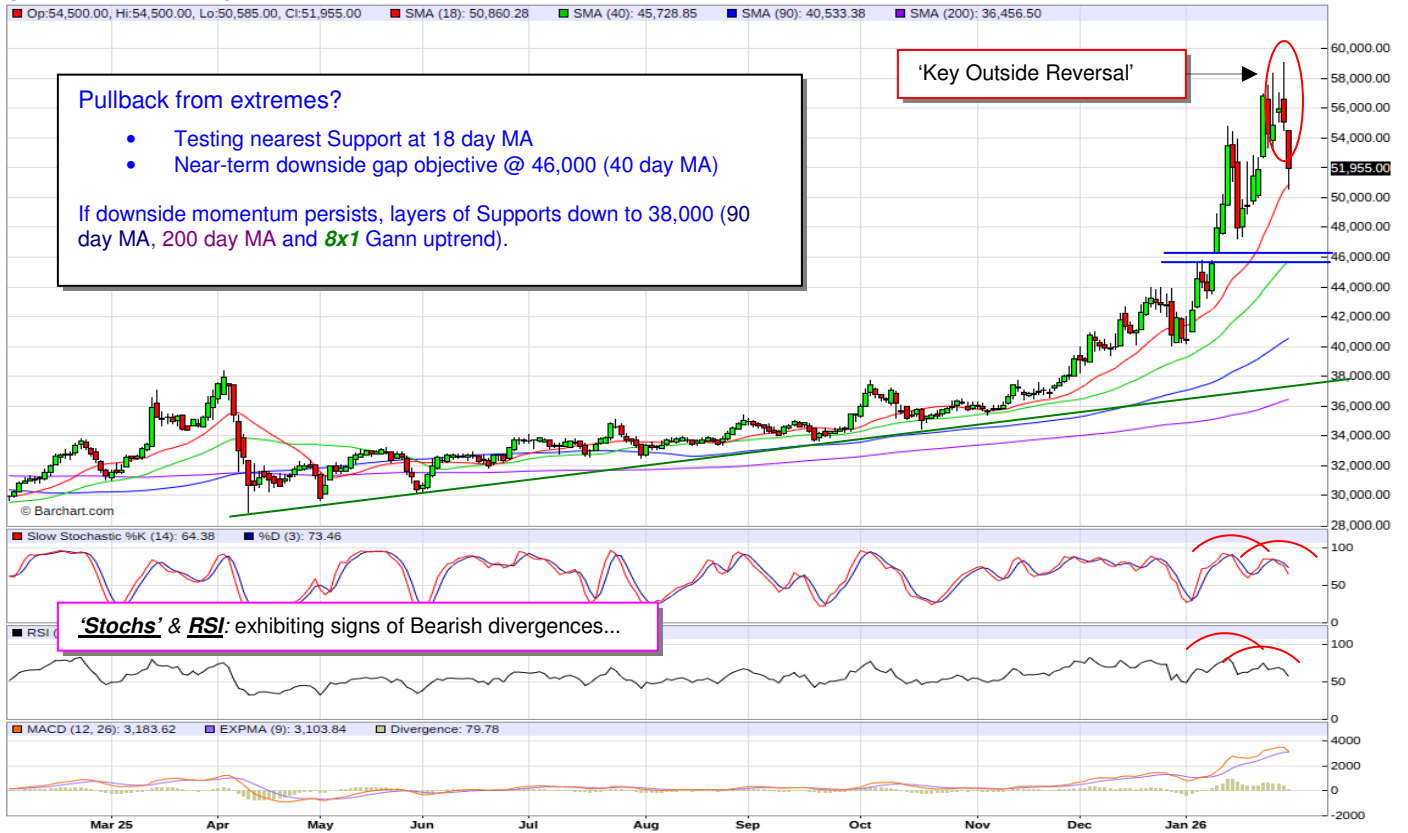

**LME Tin:** Daily & Weekly: Far East view: speculative excesses...? Mixed signals.

Q2Y00 - Tin Refined 3M - Daily Candlestick Chart

Q1Y00-Q2Y00 - Spread Chart

Q2Y00/P0Y00 - Spread Chart

Q2 - Tin Refined 3M - Weekly Nearest Line Chart