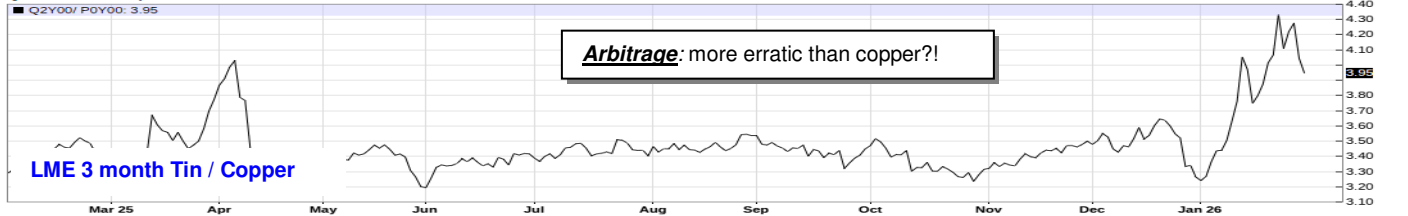

**LME Tin:** Daily & Weekly: Far East view: speculative excesses...? Mixed signals.

Q2Y00 - Tin Refined 3M - Daily Candlestick Chart

Q1Y00-Q2Y00 - Spread Chart

Q2Y00/P0Y00 - Spread Chart

Q2 - Tin Refined 3M - Weekly Nearest Line Chart