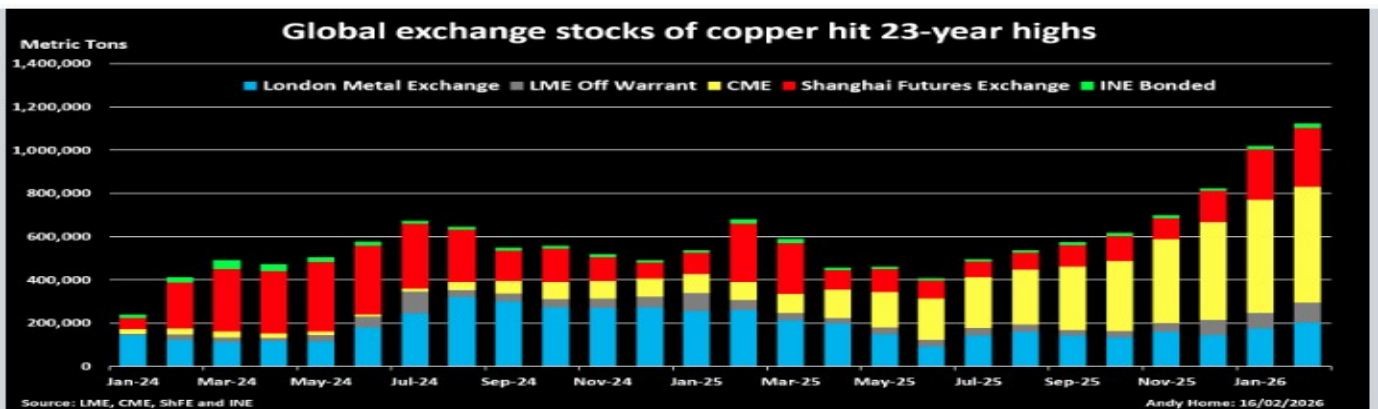

**Copper:** Weekly: Recurring sharp blow-offs within steady uptrend...

HG - High Grade Copper - Weekly Nearest Candlestick Chart

Chart courtesy LSEG