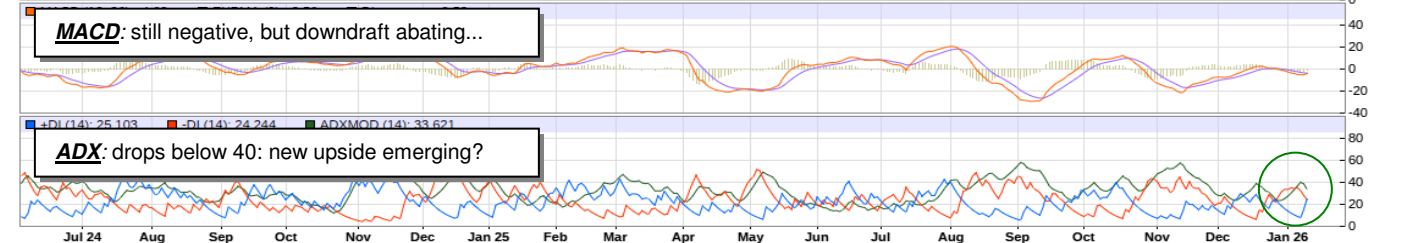

Lumber: Daily (Nearest): New housing sector hopes...?

LB*1 - Lumber Physical - Daily Nearest Candlestick Chart

SHGX - PHLX Housing Index - Daily Candlestick Chart