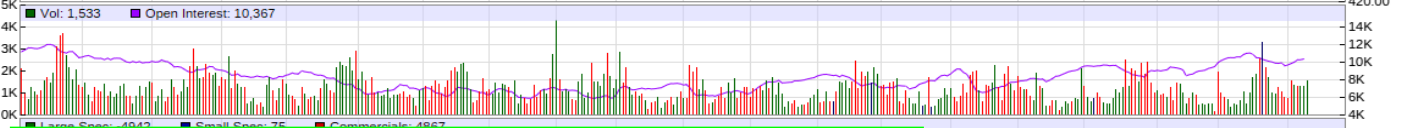

Lumber: Daily (Nearest): New housing sector hopes...?

LB*1 - Lumber Physical - Daily Nearest Candlestick Chart

SHGX - PHLX Housing Index - Daily Candlestick Chart