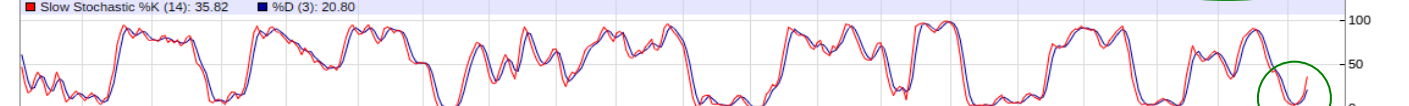

Lumber: Daily (Nearest): New housing sector hopes...?

LB*1 - Lumber Physical - Daily Nearest Candlestick Chart

SHGX - PHLX Housing Index - Daily Candlestick Chart