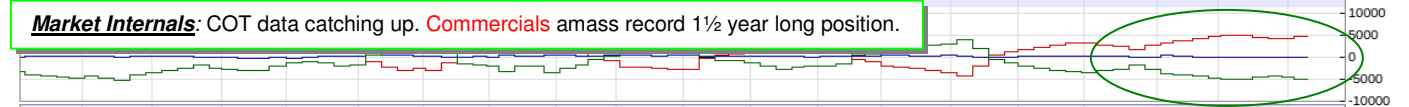

Lumber: Daily (Nearest): New housing sector hopes...?

LB*1 - Lumber Physical - Daily Nearest Candlestick Chart

SHGX - PHLX Housing Index - Daily Candlestick Chart