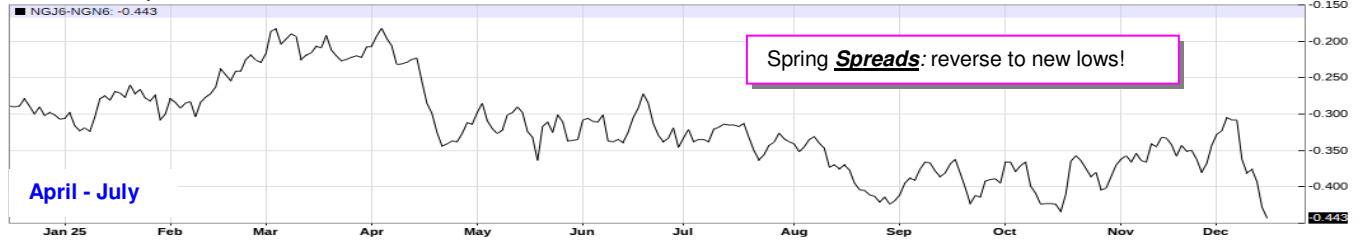

**NatGas:** Daily (Jan): Seasonal rally proves false flare-up...

NGF26 - Natural Gas - Daily Candlestick Chart

NGJ26-NGN26 - Spread Chart

TGF6: 27.425