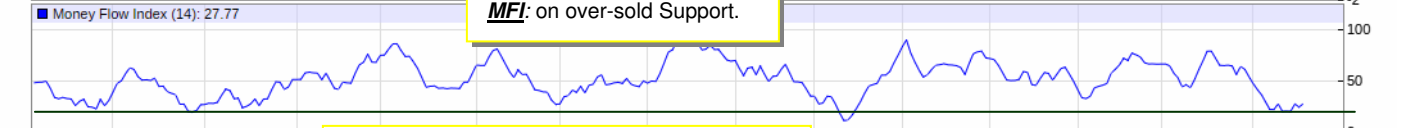

Soy Oil: Daily (Dec): Pullback to key nearby Support...

ZLZ25 - Soybean Oil - Daily Candlestick Chart

ZLZ25/ZSX25 - Spread Chart