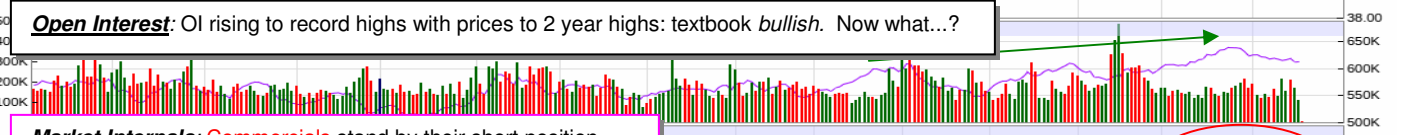

Soy Oil: Daily (Dec): Pullback to key nearby Support...

ZLZ25 - Soybean Oil - Daily Candlestick Chart

ZLZ25/ZSX25 - Spread Chart