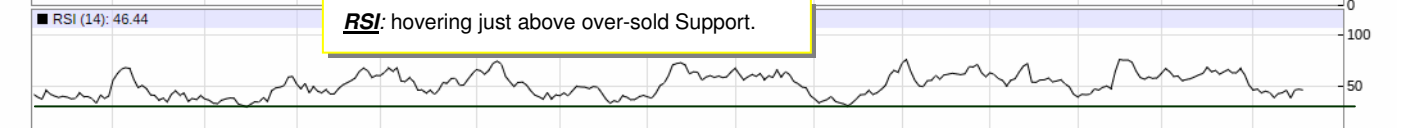

Soy Oil: Daily (Dec): Pullback to key nearby Support...

ZLZ25 - Soybean Oil - Daily Candlestick Chart

ZLZ25/ZSX25 - Spread Chart