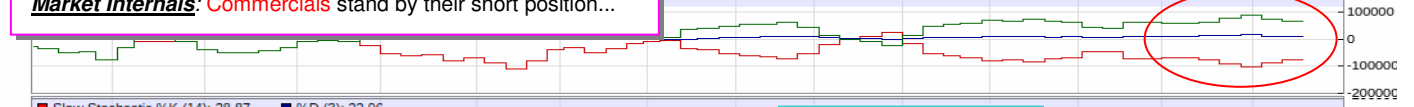

Soy Oil: Daily (Dec): Pullback to key nearby Support...

ZLZ25 - Soybean Oil - Daily Candlestick Chart

ZLZ25/ZSX25 - Spread Chart