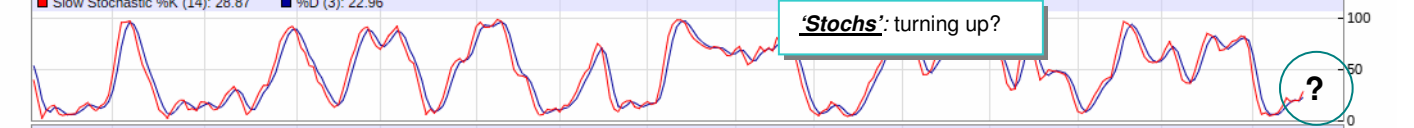

Soy Oil: Daily (Dec): Pullback to key nearby Support...

ZLZ25 - Soybean Oil - Daily Candlestick Chart

ZLZ25/ZSX25 - Spread Chart