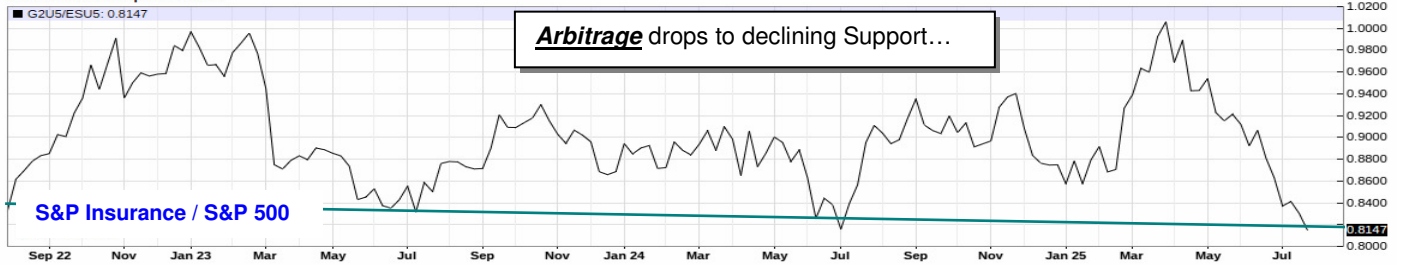

S&P Insurance: Weekly: Another spectre ...?

G2 - S&P Insurance E-Mini - Weekly Nearest Candlestick Chart

G2U25/ESU25 - Spread Chart

JEU25/G2U25 - Spread Chart