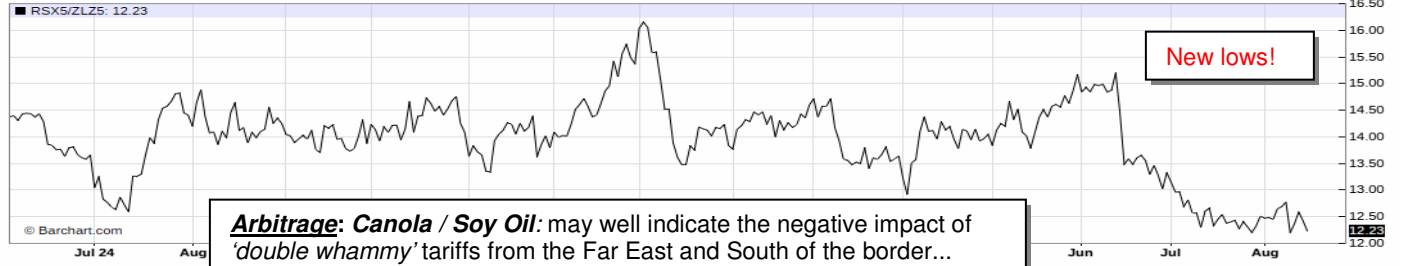

Canola: Daily (Nov): North American Ag group leaders, oilseeds, faltering?

RSX25 - Canola - Daily Candlestick Chart

RSX25/ZL225 - Spread Chart

XRX25 - Spread Chart