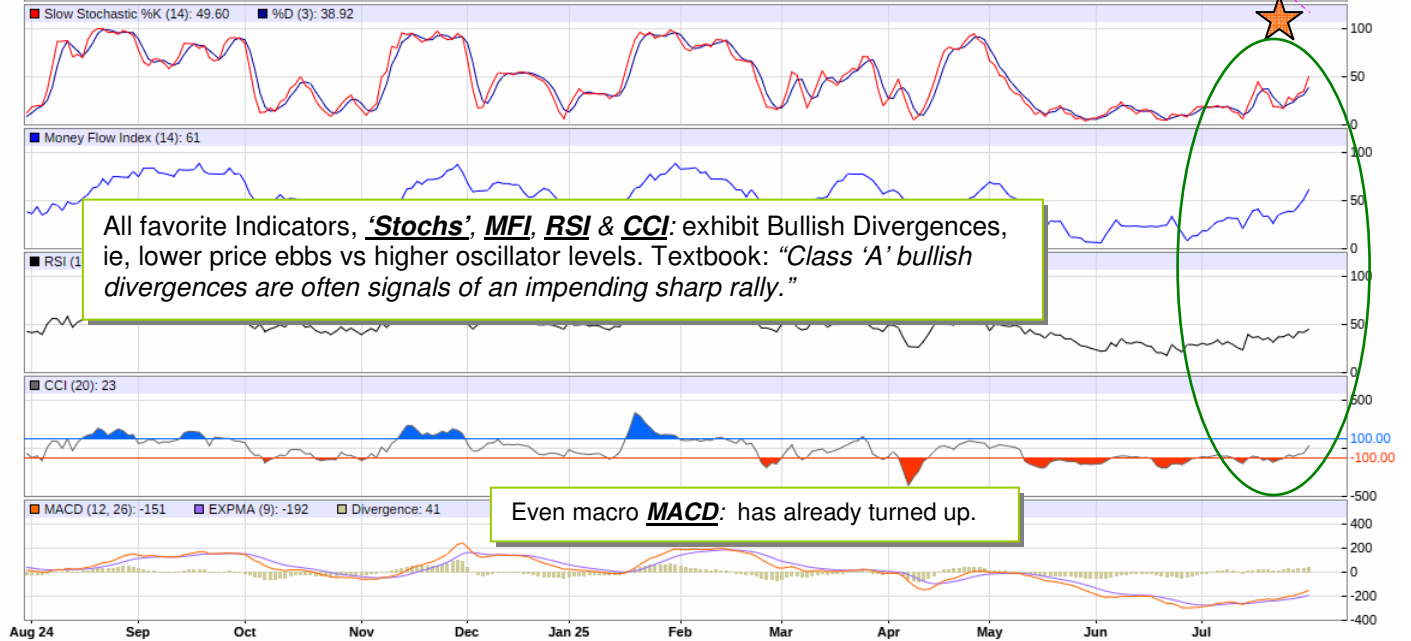

**Robusta:** Daily (Sept): First bean out of the gate?

RMU25 - Robusta Coffee 10-T - Daily Candlestick Chart

RMX25-RMF26 - Spread Chart