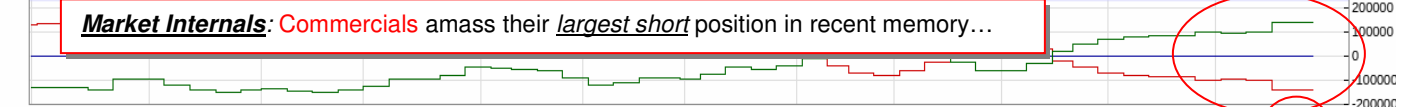

Canola: Daily (Nov): 'The last hurrah'... finally?

RSX25 - Canola - Daily Candlestick Chart

RSX25-RSH26 - Spread Chart