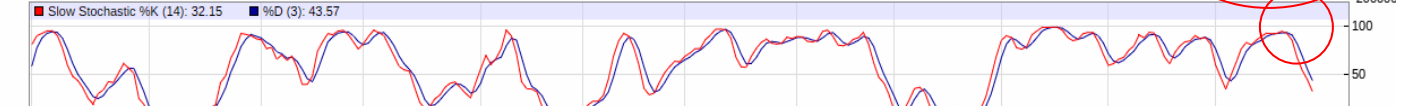

Canola: Daily (Nov): 'The last hurrah'... finally?

RSX25 - Canola - Daily Candlestick Chart

RSX25-RSH26 - Spread Chart