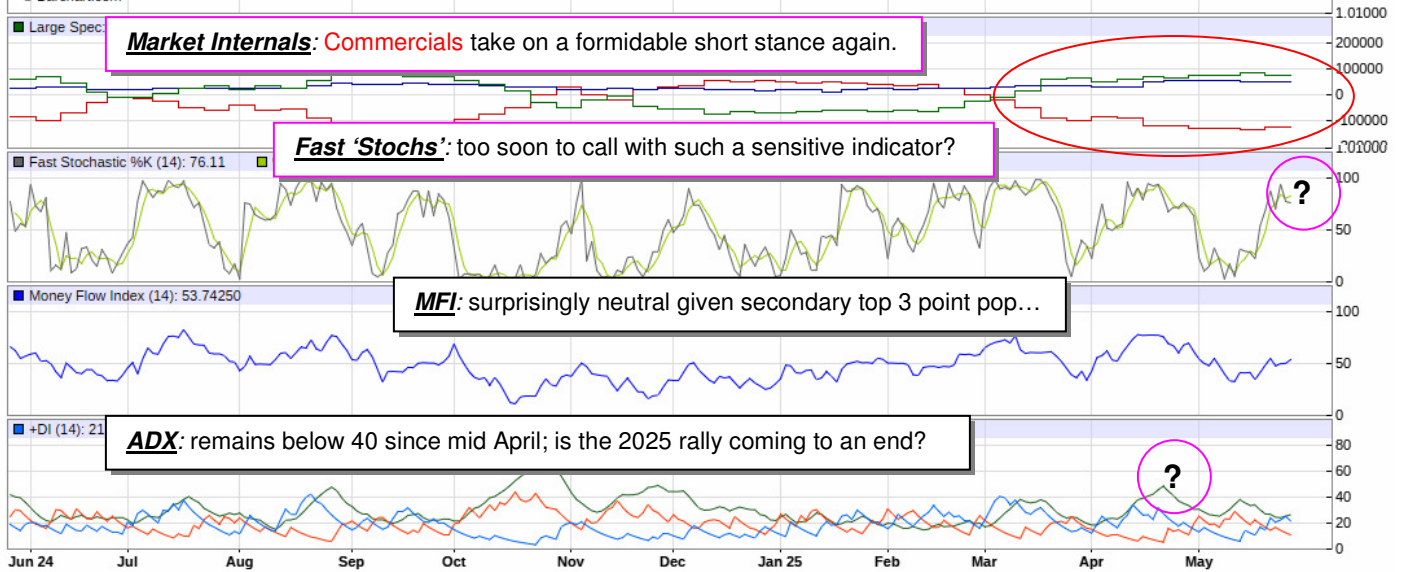

€uroFX: Daily: A top in view...?

E6M25 - Euro FX - Daily Nearest Candlestick Chart

SQZ25-EBZ25 - Spread Chart