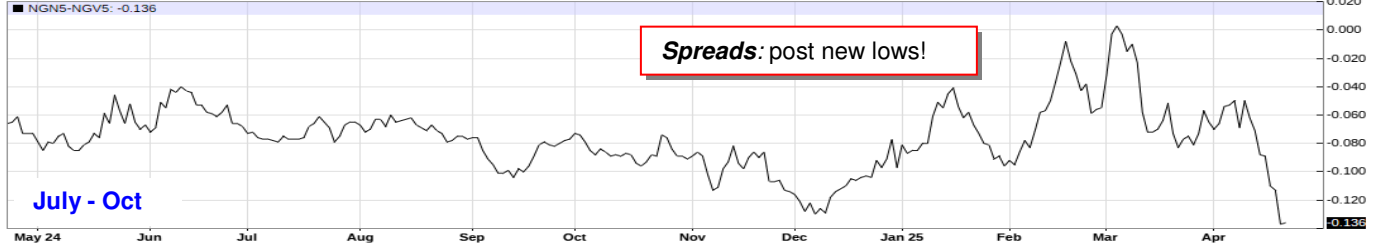

**NatGas:** Daily (June): Ghastly... Imminent new lows...?

NGM25 - Natural Gas - Daily Candlestick Chart

NGN25-NGV25 - Spread Chart

TGM25 - Dutch TTF Gas - Daily Candlestick Chart