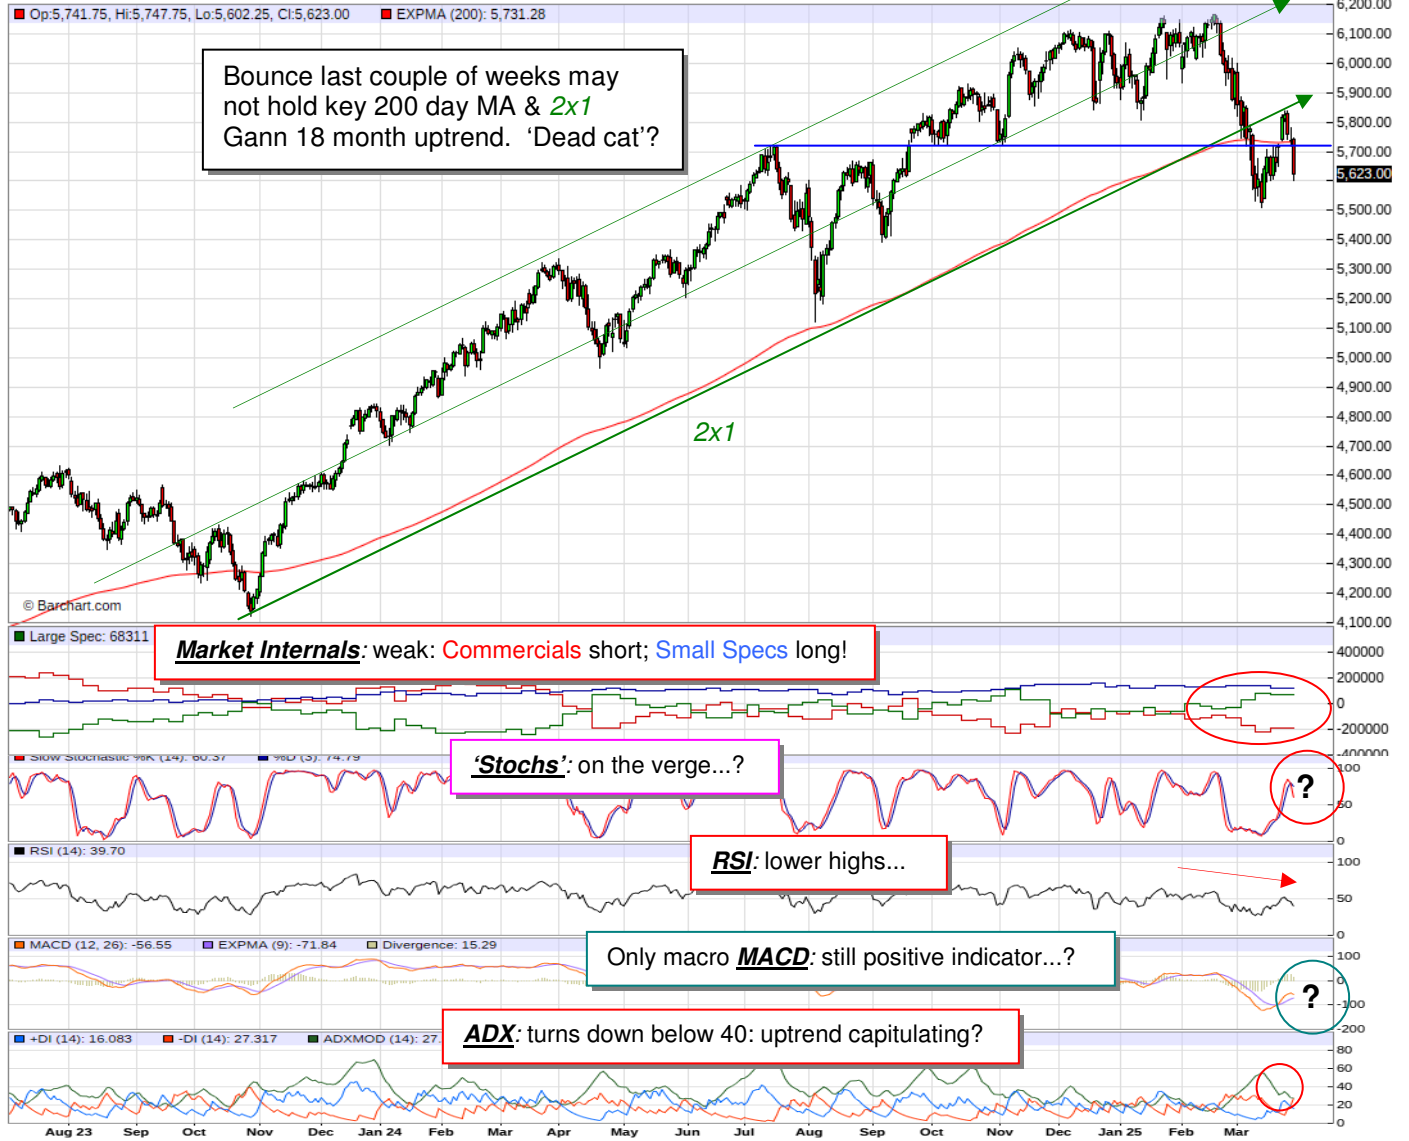

S&P500: Daily: Secular *2x1* Fork in peril?

ESM25 - S&P 500 E-Mini - Daily Nearest Candlestick Chart

BNY00 - S&P 500 Financials - Daily Candlestick Chart