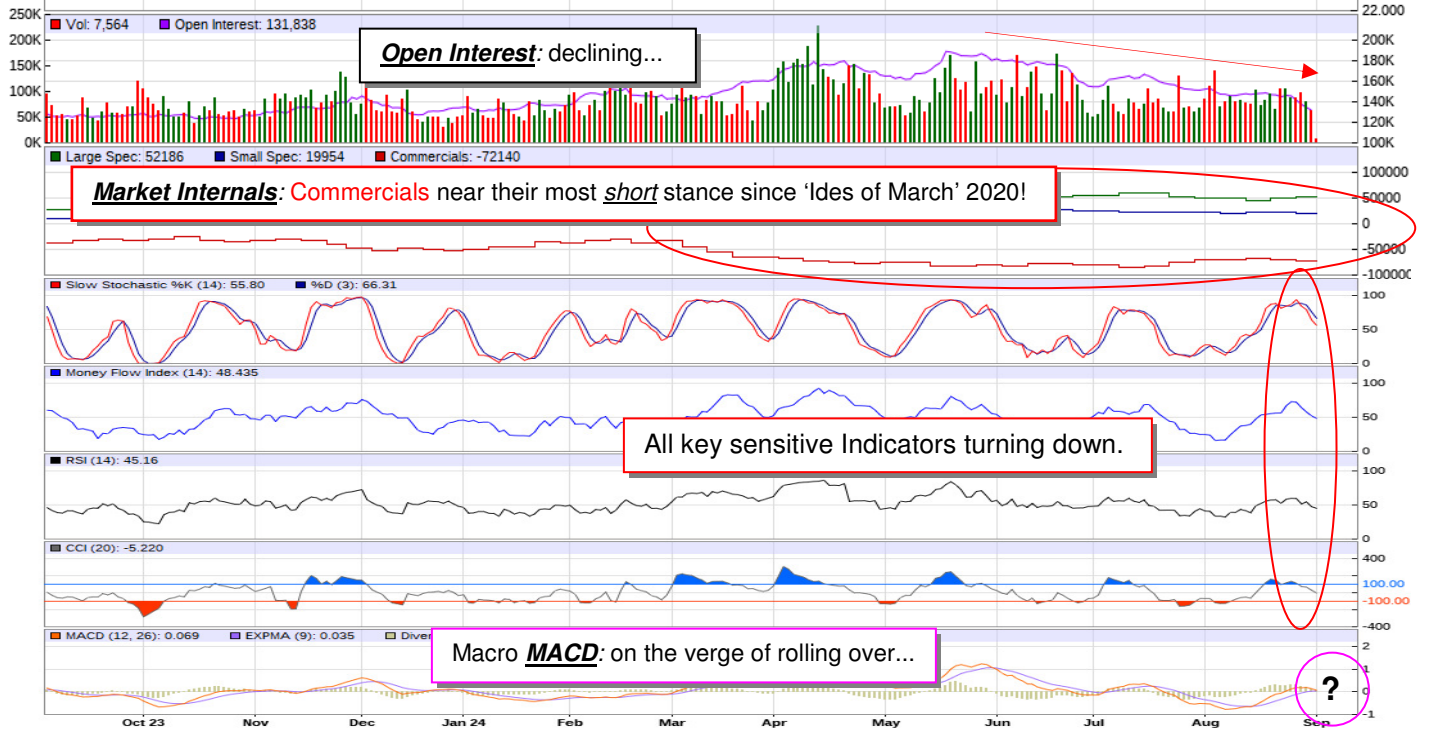

# Silver: Daily: 'Head & Shoulders' top or 'Bull Flag'?

SIZ24 - Silver - Daily Candlestick Chart

SSGSA/SSGP - Spread Chart