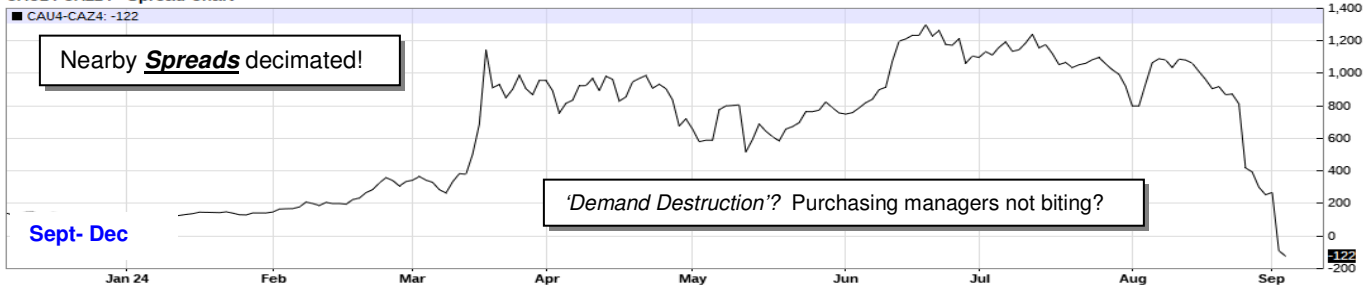

London Cocoa: Daily Update (Dec): **8x1** Uptrend threatened. New **3x1** Fork?!

CAZ24 - Cocoa #7 - Daily Candlestick Chart

CAU24-CAZ24 - Spread Chart

CAH25-CAN25 - Spread Chart