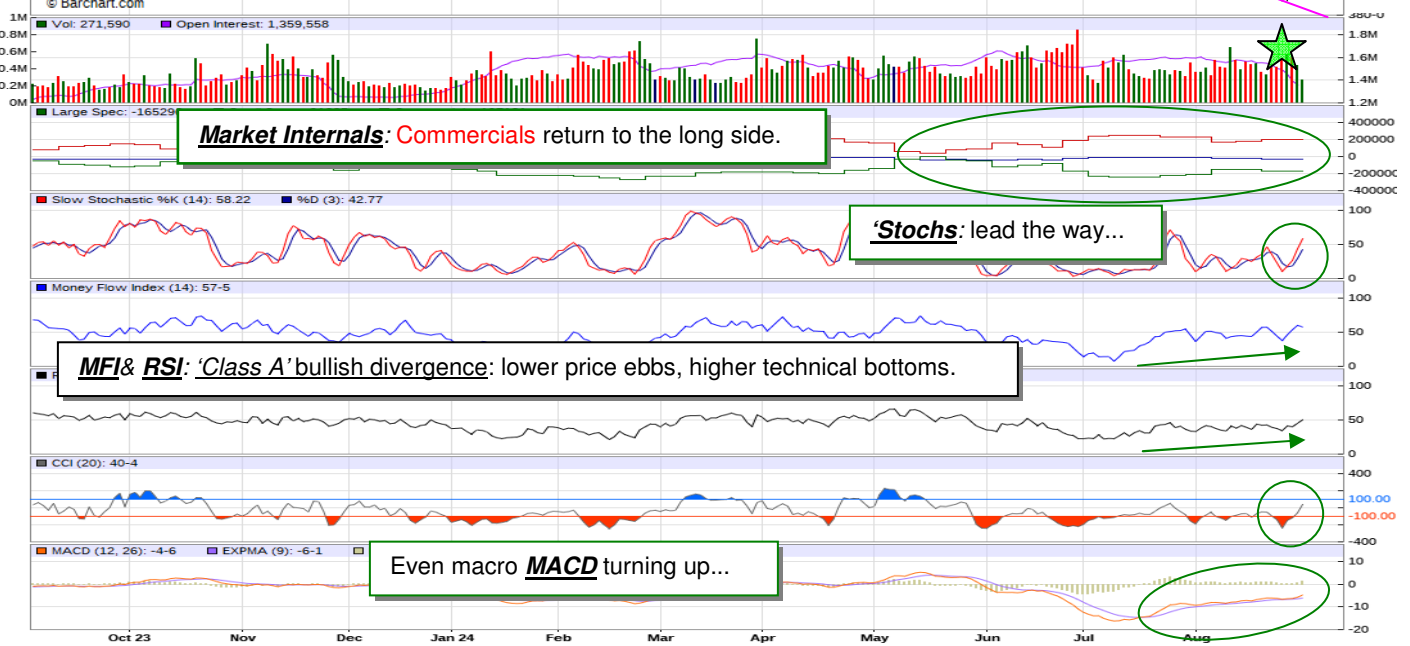

**Corn:** Daily (Dec): 4 year lows. Bottom fishing?

ZCZ24 - Corn - Daily Candlestick Chart

ZCZ24-ZCK25 - Spread Chart