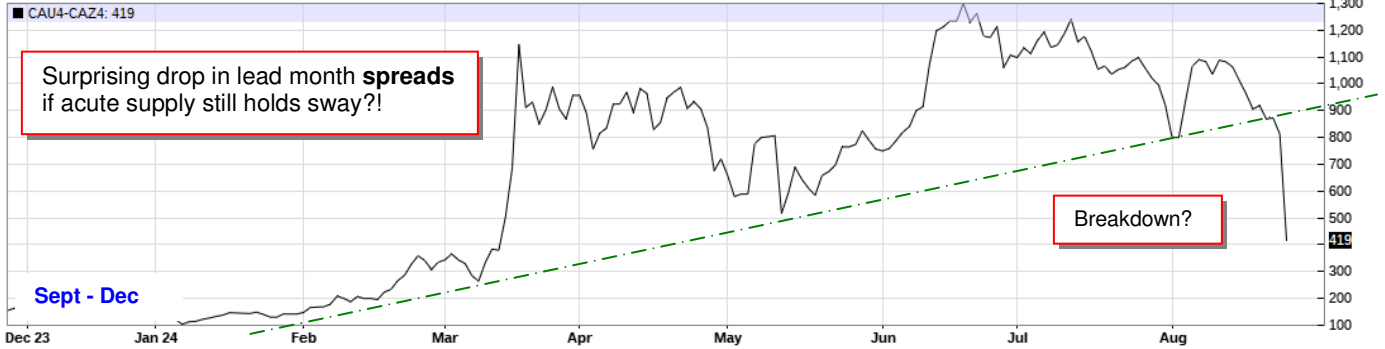

# London Cocoa: Daily: 'Tale of Two Contracts'...

CAZ24 - Cocoa #7 - Daily Candlestick Chart

CAU24-CAZ24 - Spread Chart

CAH25-CAN25 - Spread Chart