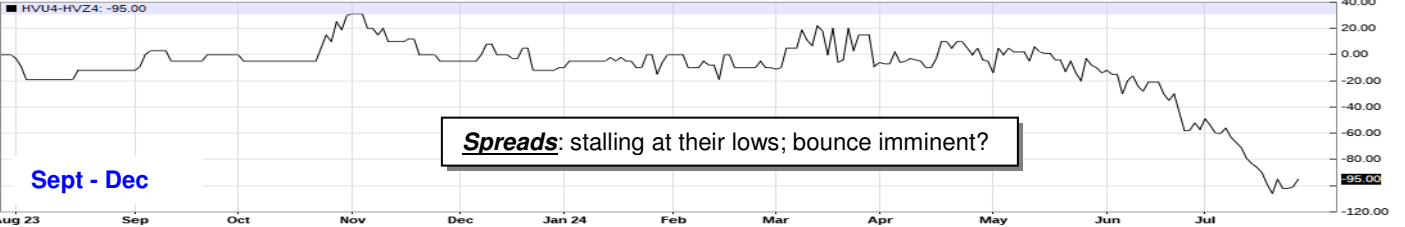

US Midwest Steel: Daily (Aug): 'Double Bottom' or just end-of-week book squaring?

HVQ24 - US Midwest Steel CRU - Daily Candlestick Chart

HVU24-HVZ24 - Spread Chart

TRQ24 - Spread Chart