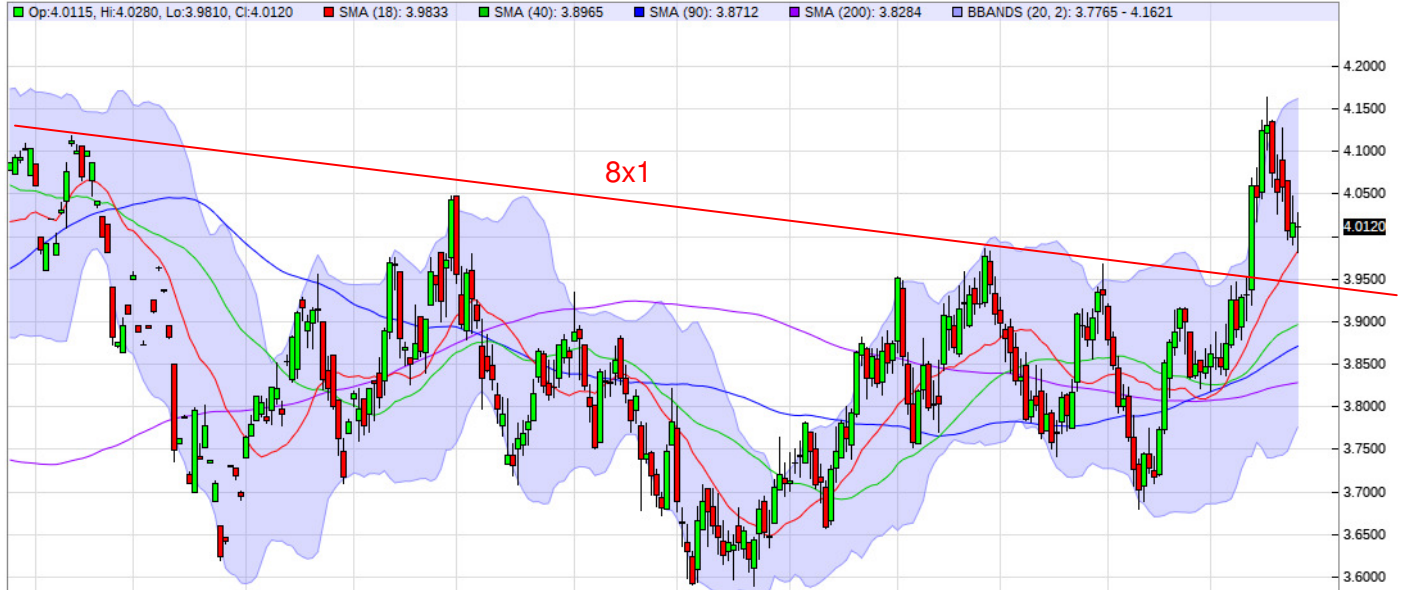

Copper: Daily: Breakout fake-out?

HGK24 - High Grade Copper - Daily Candlestick Chart

Market Internals: *Commercials:* reverse to short position – most formidable in 2 years!