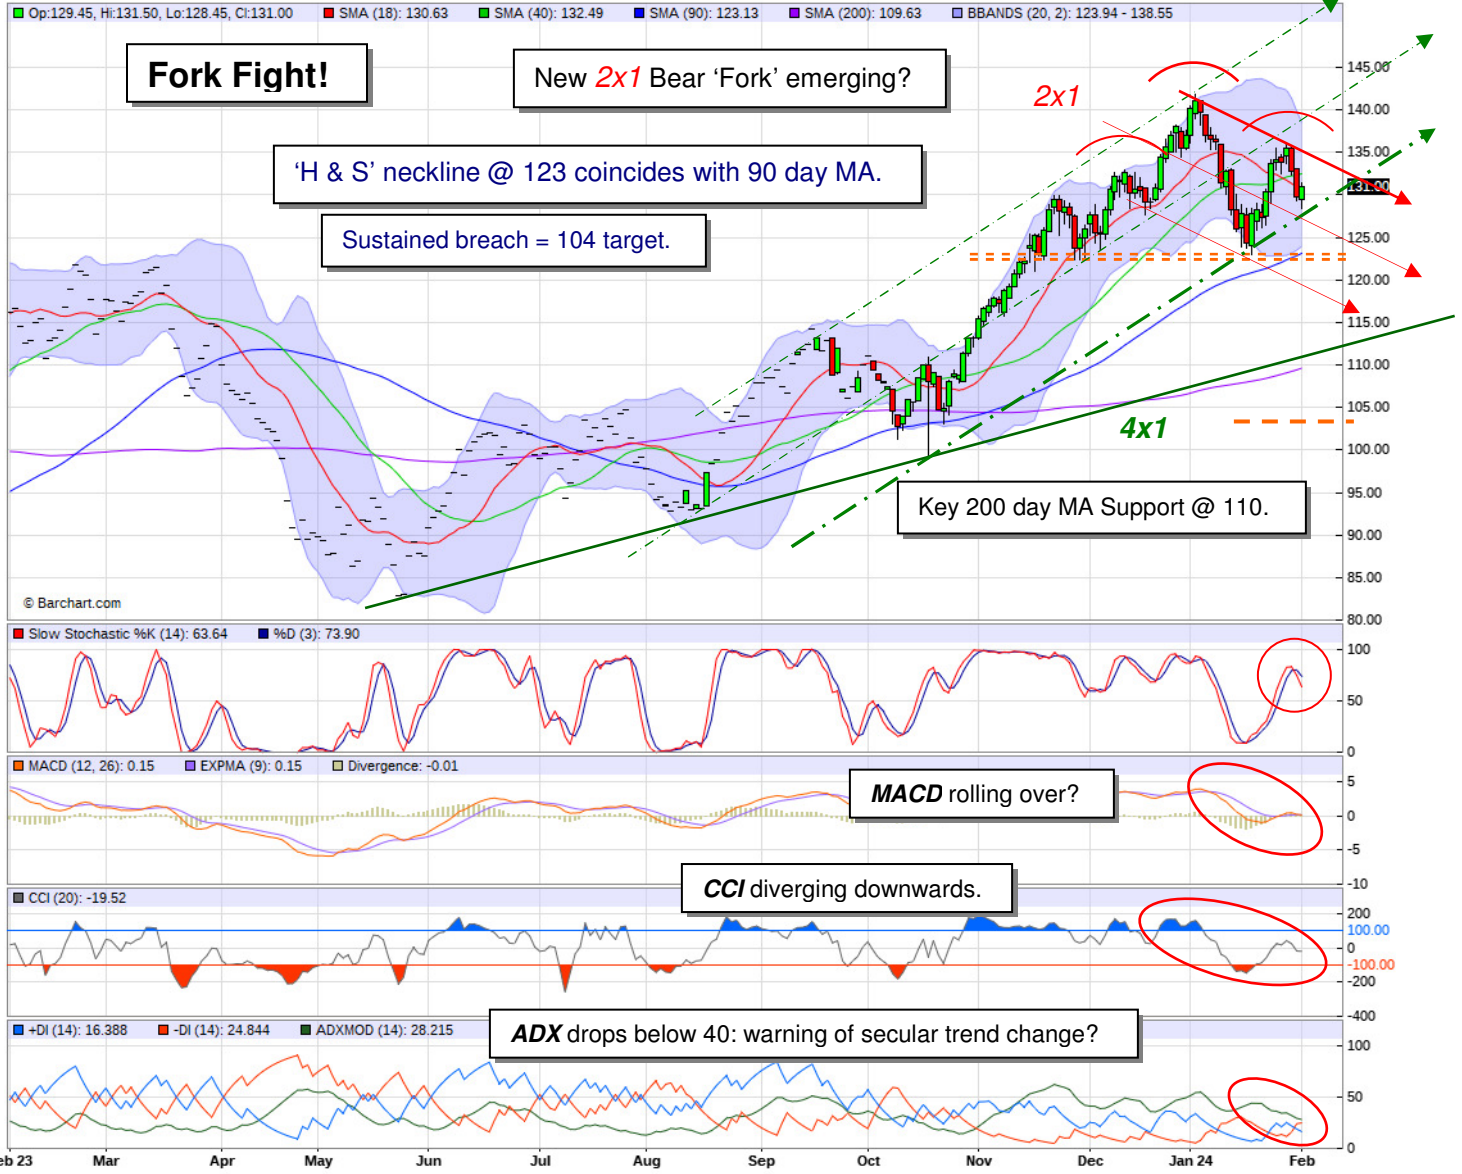

SGX Iron Ore: Daily (March): 'Head & Shoulders' Top forming...?

C0H24 - SGX TSI Iron Ore 62% - Daily Candlestick Chart

C0H24-C0M24 - Spread Chart