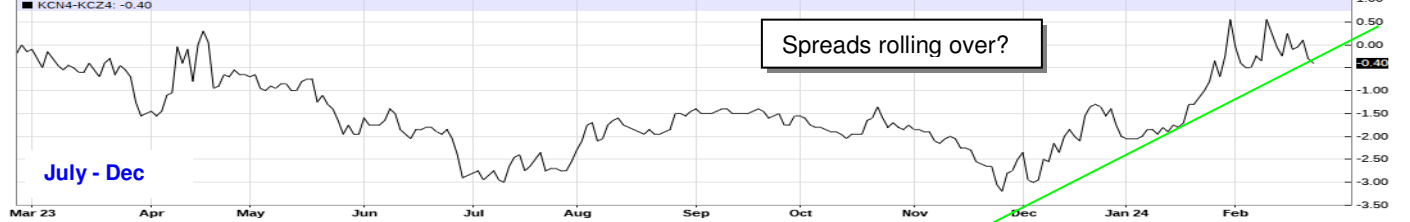

NY Coffee: Daily (May): **2x1** Uptrend threatened...

KCK24 - Coffee - Daily Candlestick Chart

KCN24-KC24 - Spread Chart

RM*1 - Robusta Coffee 10-T - Daily Candlestick Chart