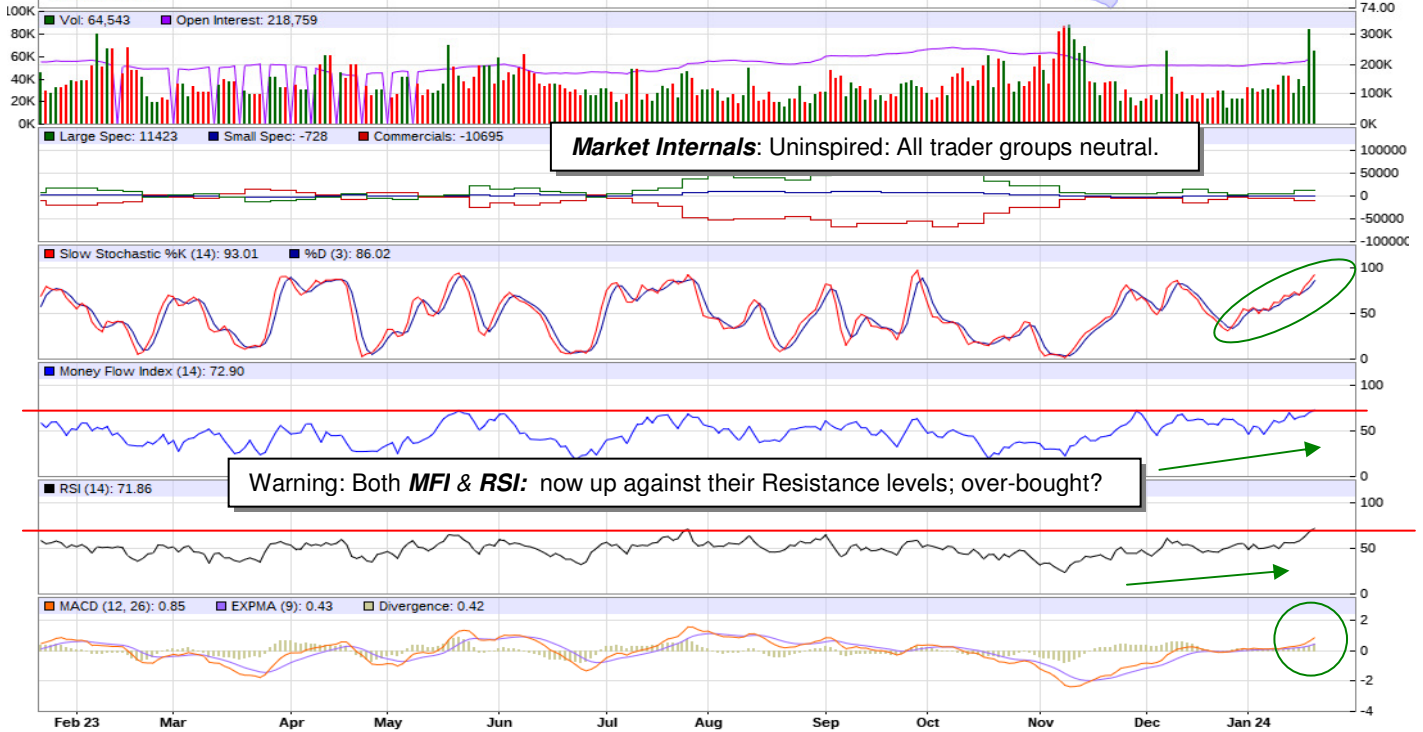

**Cotton:** Daily: Can break-out make it to top of trading range @ 90¢?

CTH24 - Cotton #2 - Daily Nearest Candlestick Chart

CTN24-CTZ24 - Spread Chart