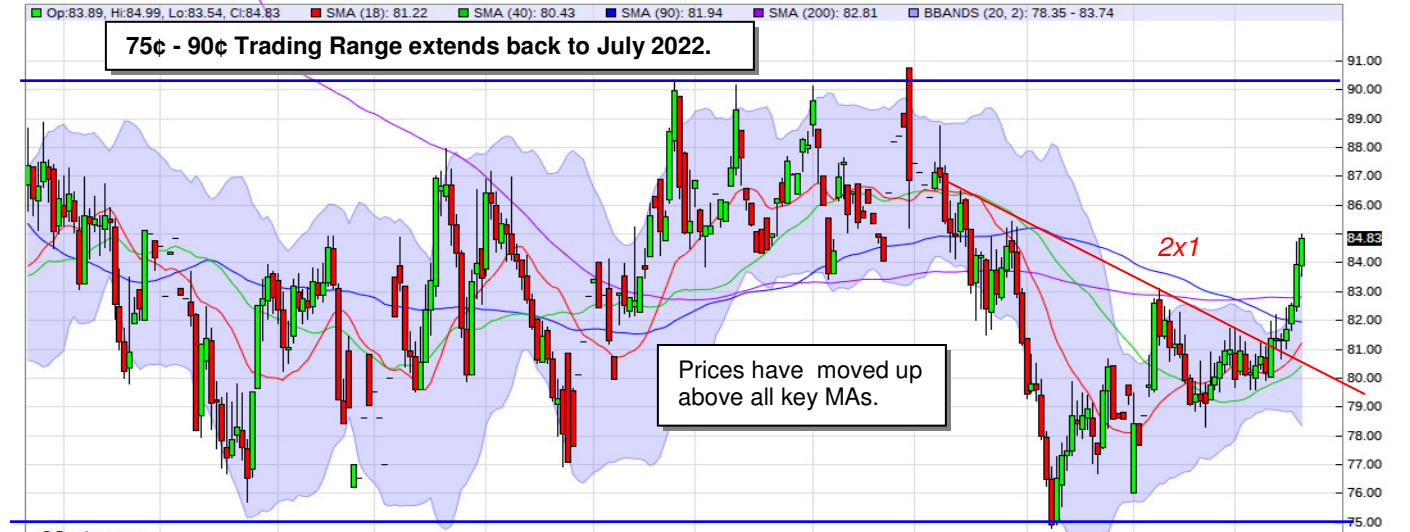

**Cotton:** Daily: Can break-out make it to top of trading range @ 90¢?

CTH24 - Cotton #2 - Daily Nearest Candlestick Chart

CTN24-CTZ24 - Spread Chart