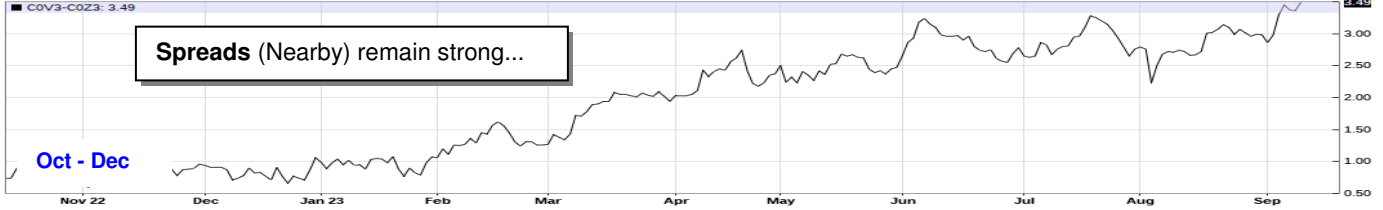

SGX Iron Ore: Daily (Sept) Update: Strongest global industrial metal.

C0U23 - SGX TSI Iron Ore 62% - Daily Candlestick Chart

C0V23-C0Z23 - Spread Chart

C0U23/LZU23 - Spread Chart