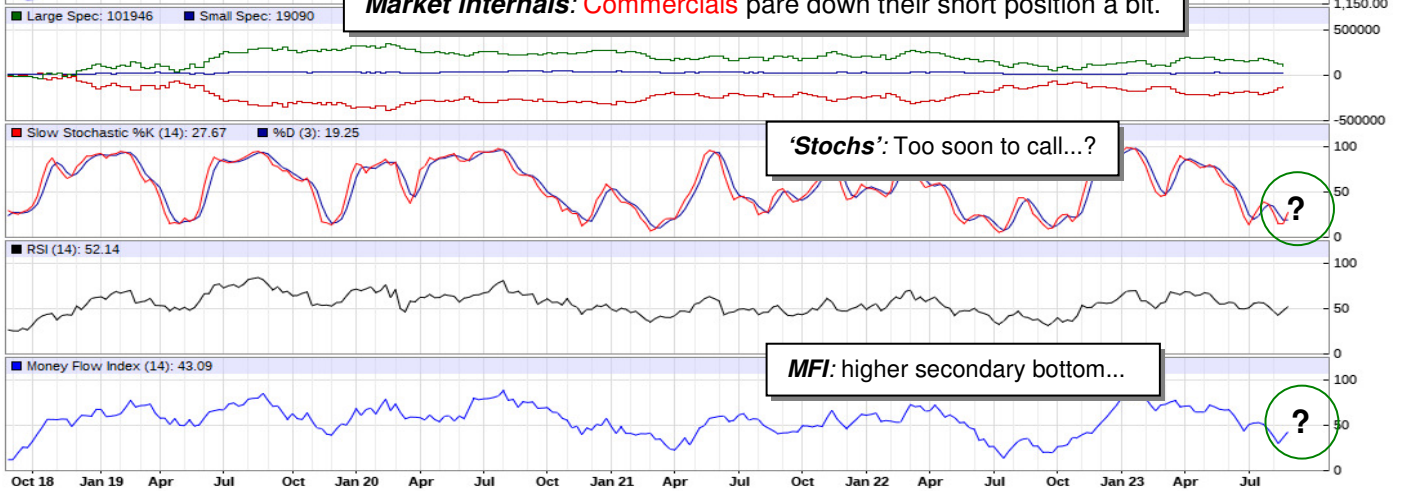

Gold: Weekly: 'Triple Top' or setting up an 'Ascending Triangle' @ \$2065. neckline?

GC - Gold - Weekly Nearest Candlestick Chart

AY - TSX Global Gold - Weekly Nearest Candlestick Chart