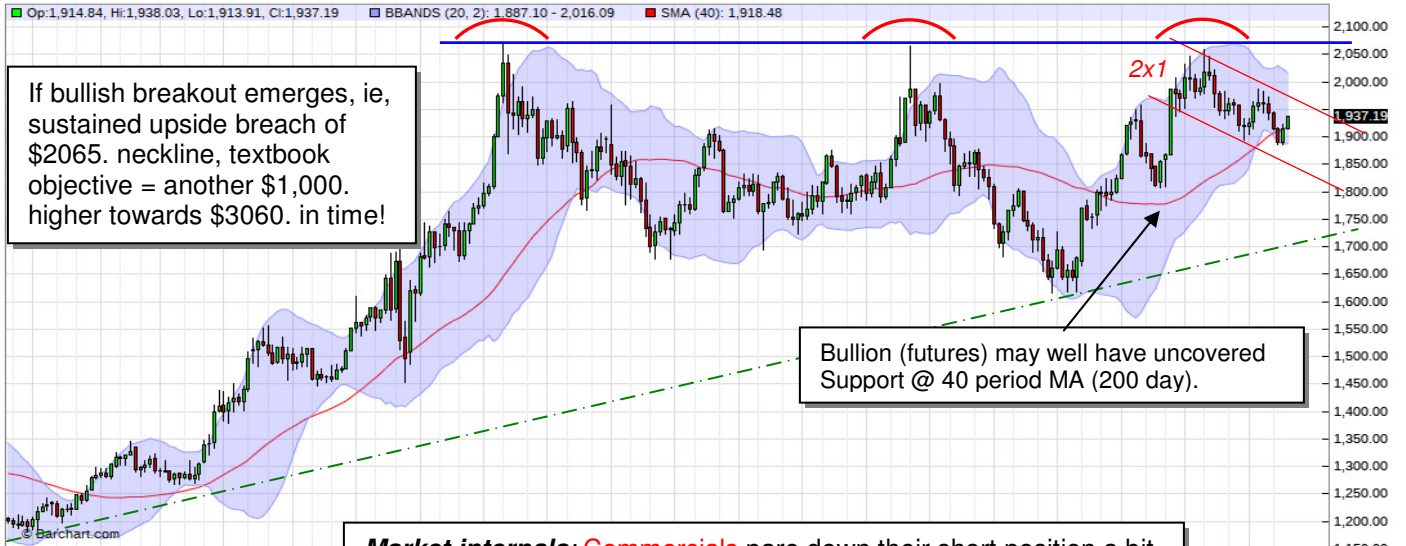

Gold: Weekly: 'Triple Top' or setting up an 'Ascending Triangle' @ \$2065. neckline?

GC - Gold - Weekly Nearest Candlestick Chart

AY - TSX Global Gold - Weekly Nearest Candlestick Chart