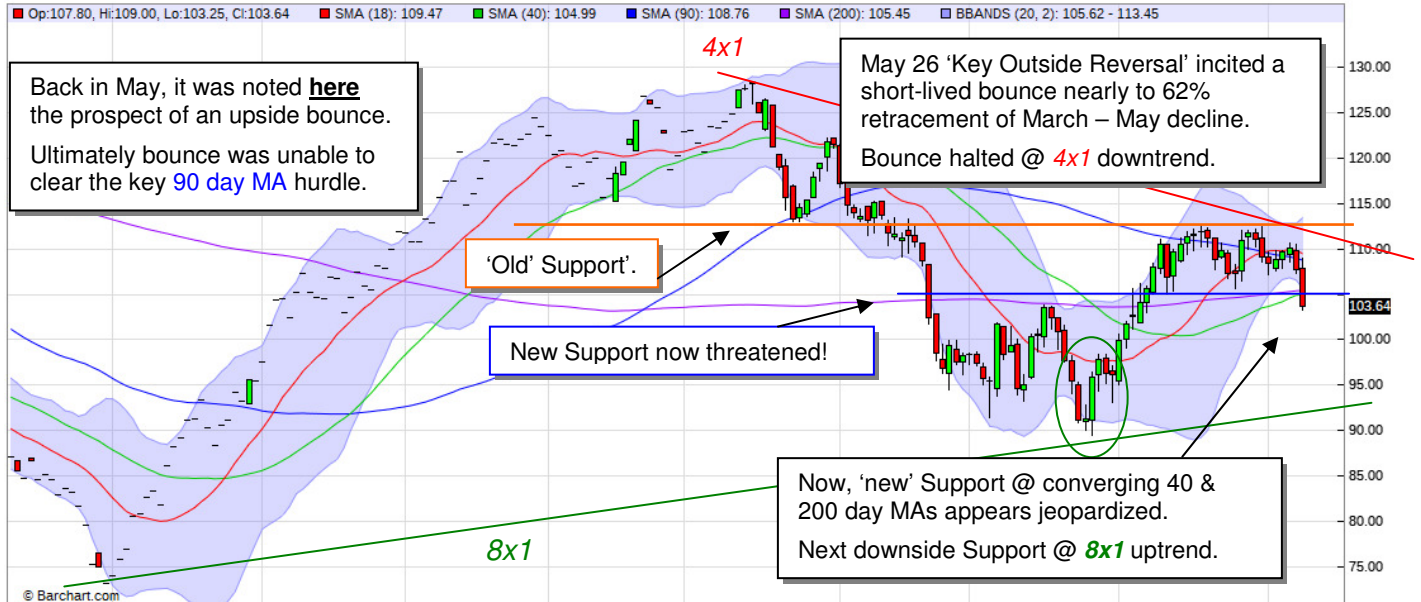

SGX Iron Ore: Daily (Aug): Failed at the previous Support, now Resistance.

C0Q23 - SGX TSI Iron Ore 62% - Daily Candlestick Chart

C0U23-C0Z23 - Spread Chart