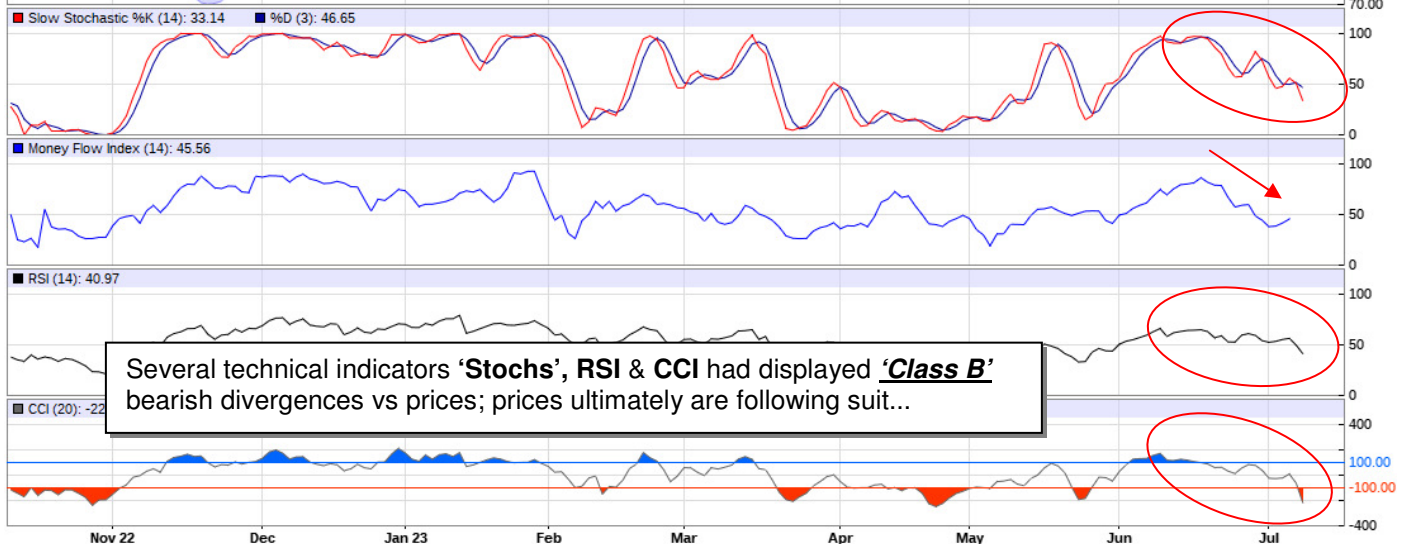

SGX Iron Ore: Daily (Aug): Failed at the previous Support, now Resistance.

C0Q23 - SGX TSI Iron Ore 62% - Daily Candlestick Chart

C0U23-C0Z23 - Spread Chart