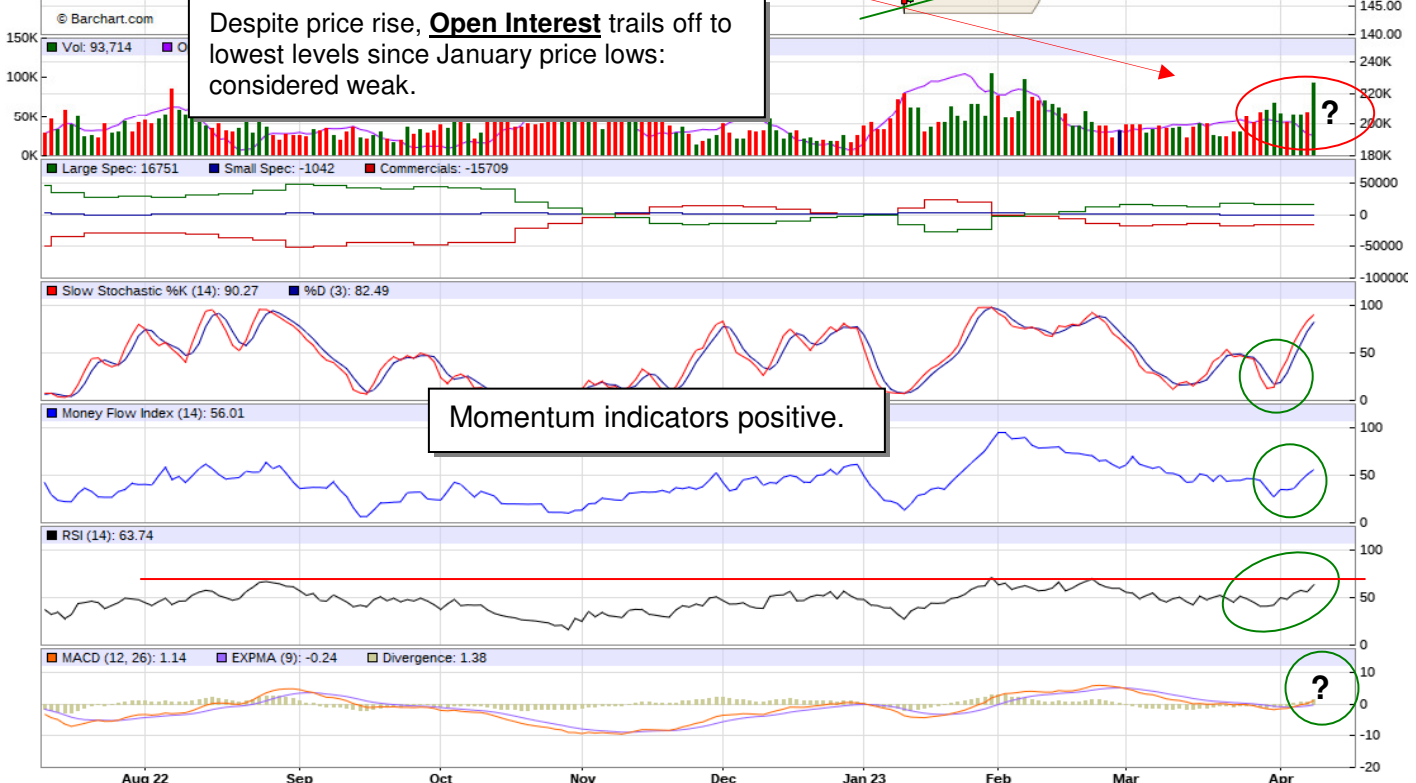

Coffee: Daily (July): Upside break-out?

KCN23 - Coffee - Daily Candlestick Chart

KCN23-KCZ23 - Spread Chart