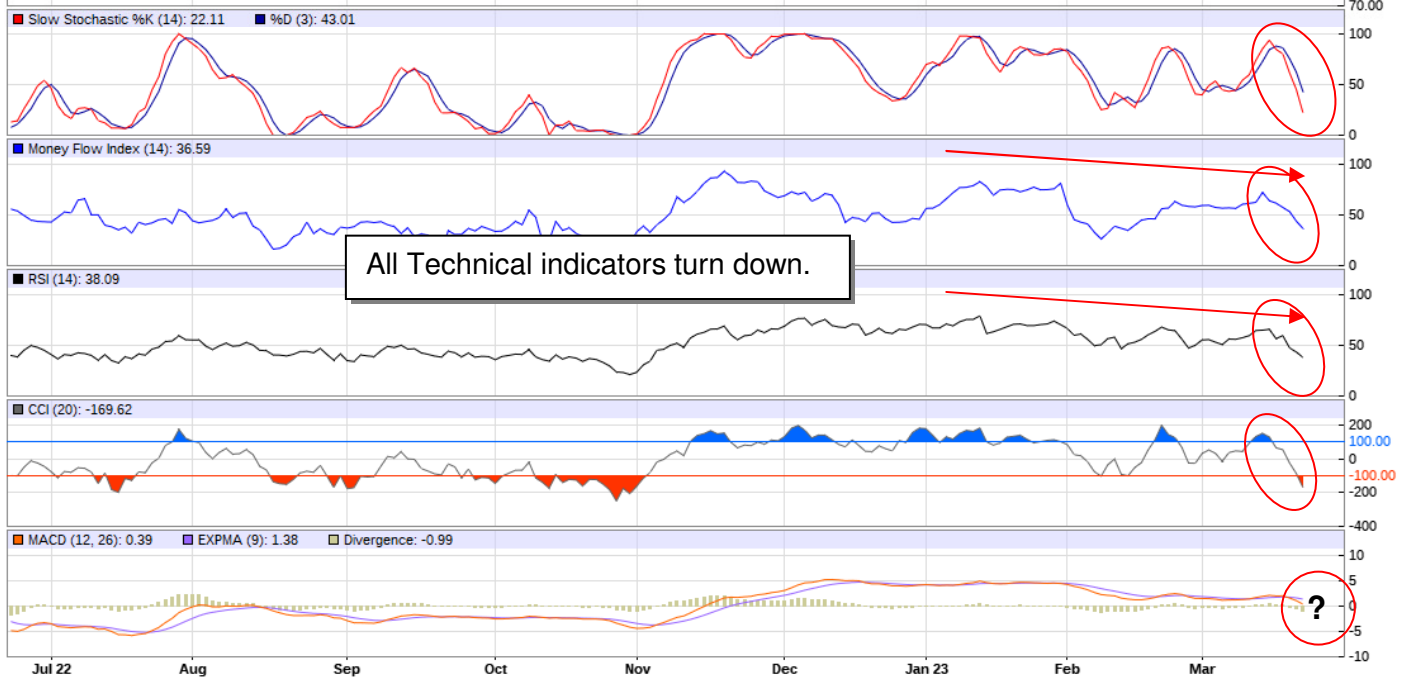

SGX Iron Ore: Daily (May): Consolidation or Correction...?

C0K23 - SGX TSI Iron Ore 62% - Daily Candlestick Chart

C0M23-C0U23 - Spread Chart