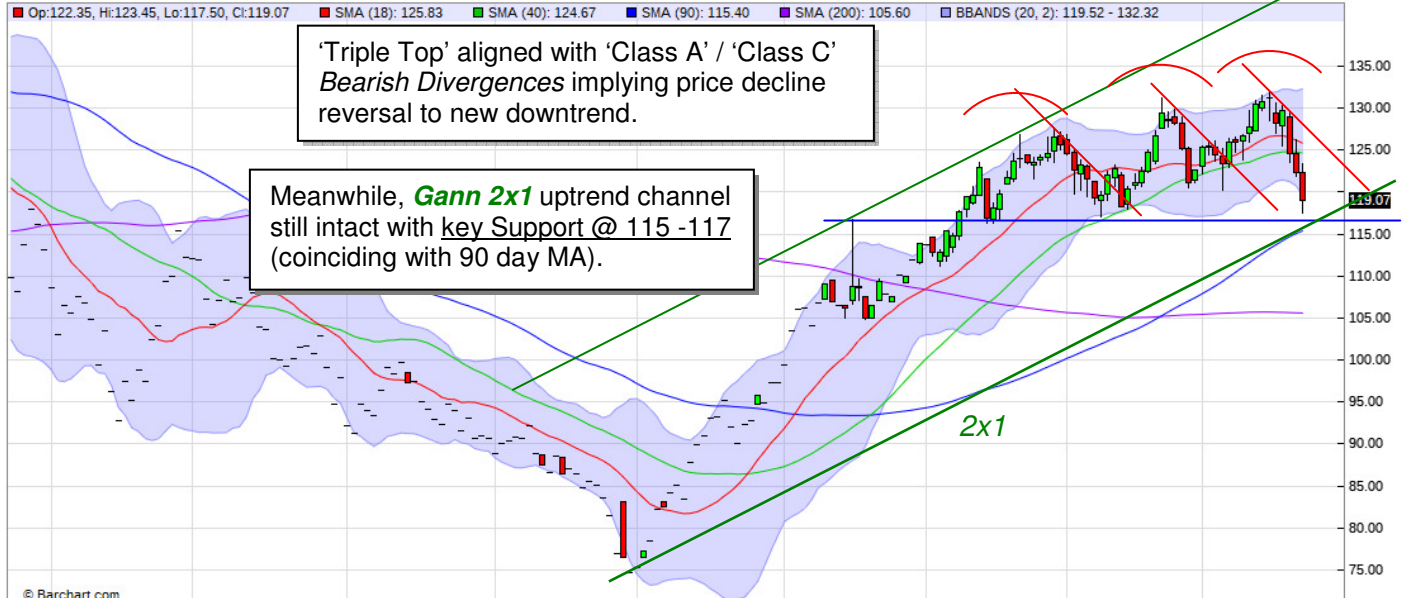

SGX Iron Ore: Daily (May): Consolidation or Correction...?

C0K23 - SGX TSI Iron Ore 62% - Daily Candlestick Chart

C0M23-C0U23 - Spread Chart