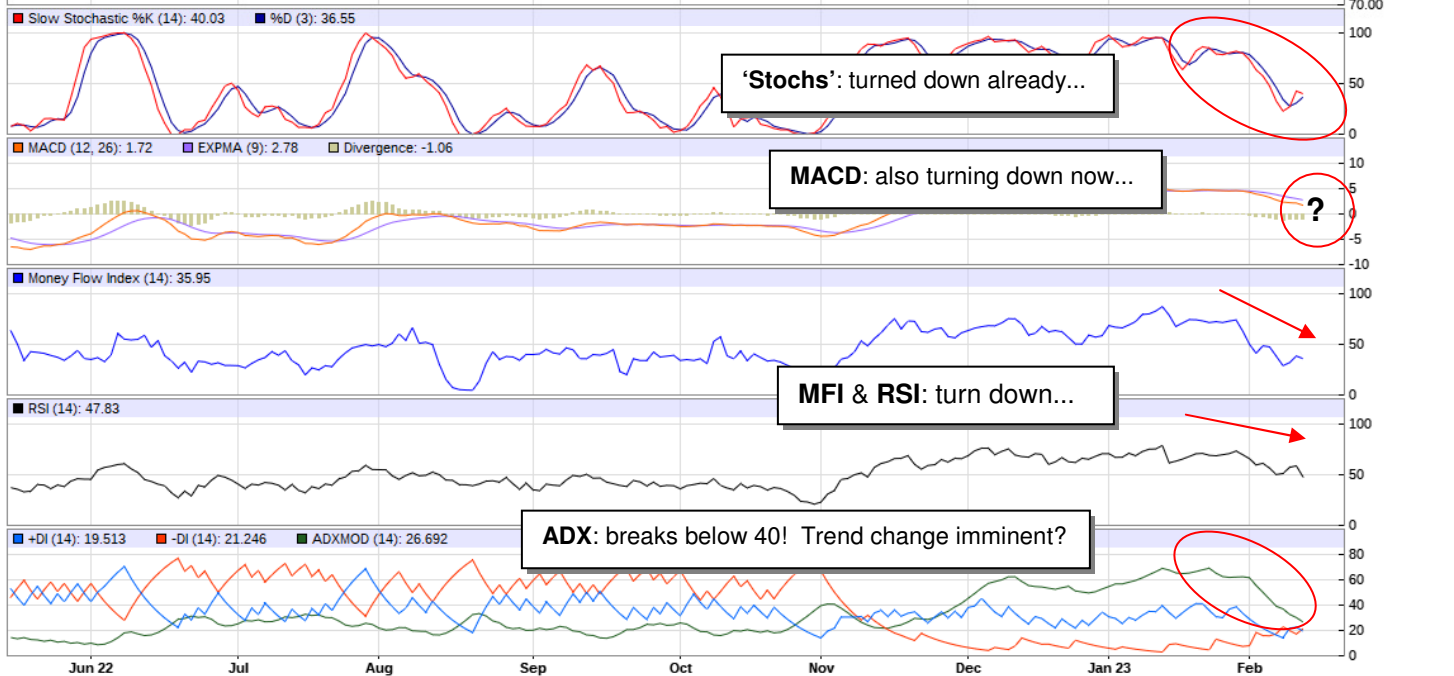

**SGX Iron Ore:** Daily (Update): Far East ferrous fizzling...?

C0H23 - SGX TSI Iron Ore 62% - Daily Candlestick Chart

C0H23-C0K23 - Spread Chart