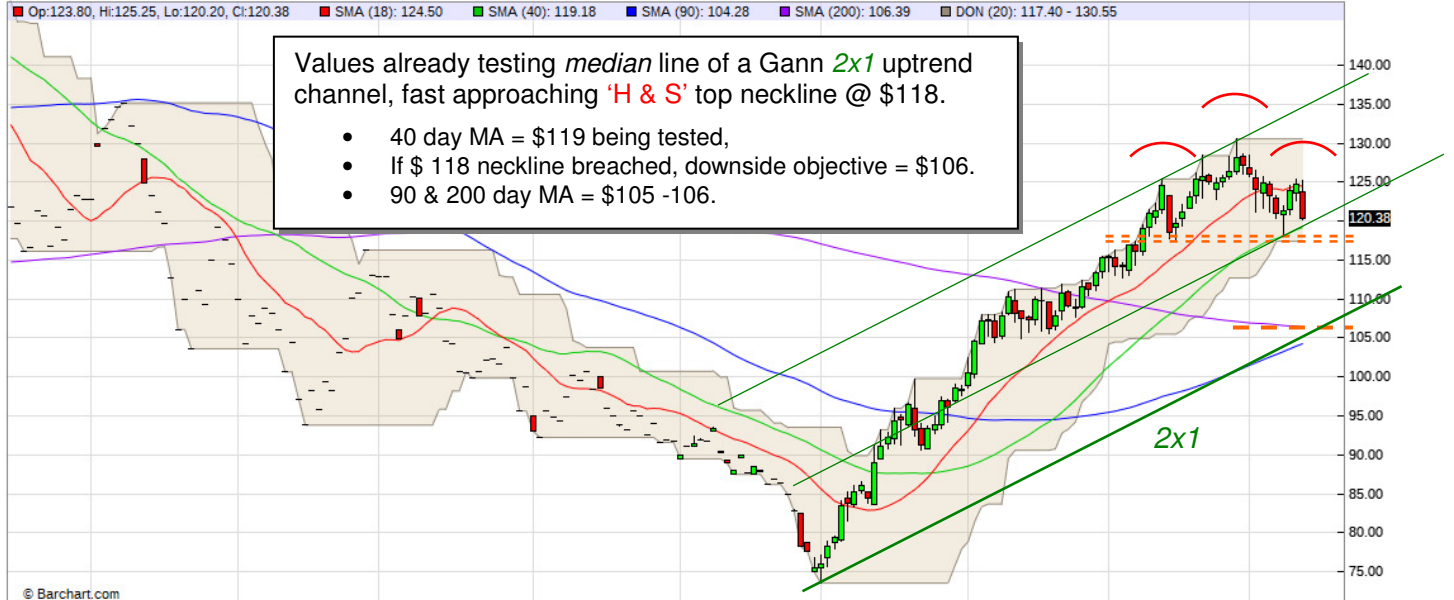

**SGX Iron Ore:** Daily (Update): Far East ferrous fizzling...?

C0H23 - SGX TSI Iron Ore 62% - Daily Candlestick Chart

C0H23-C0K23 - Spread Chart