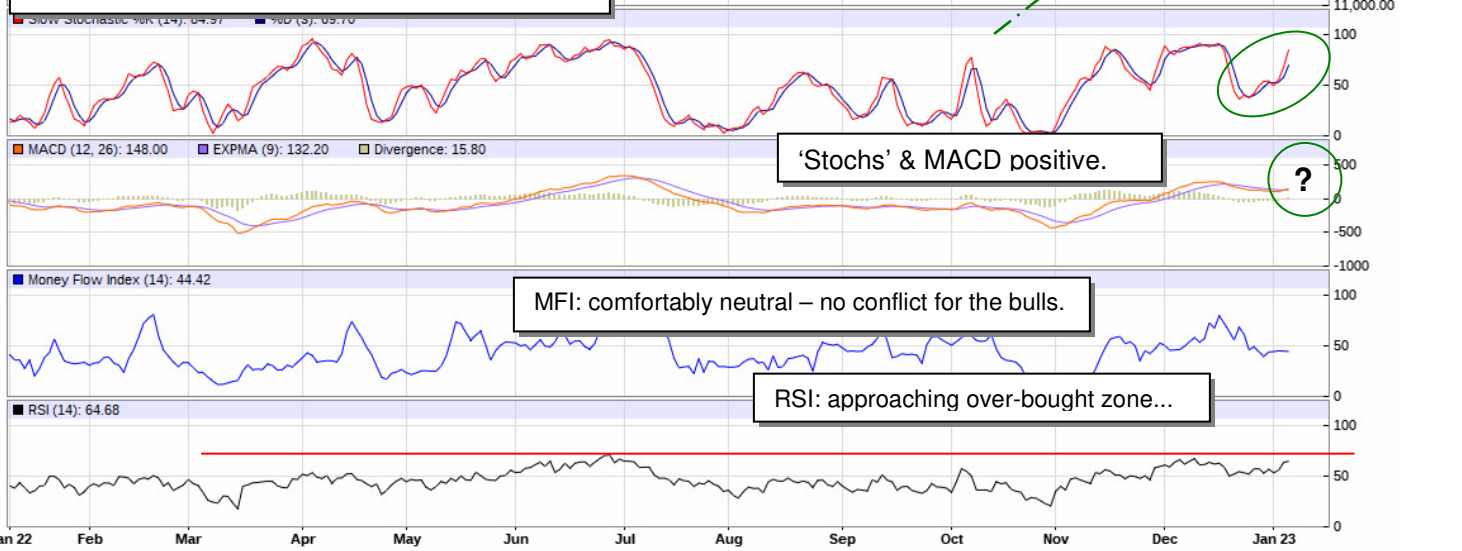

The Sun rises in the East... **SGX China A50 Index: Daily: Neckline breach?**

HNH23 - SGX FTSE China A50 - Daily Nearest Candlestick Chart

HNH23/DEH23 - Spread Chart