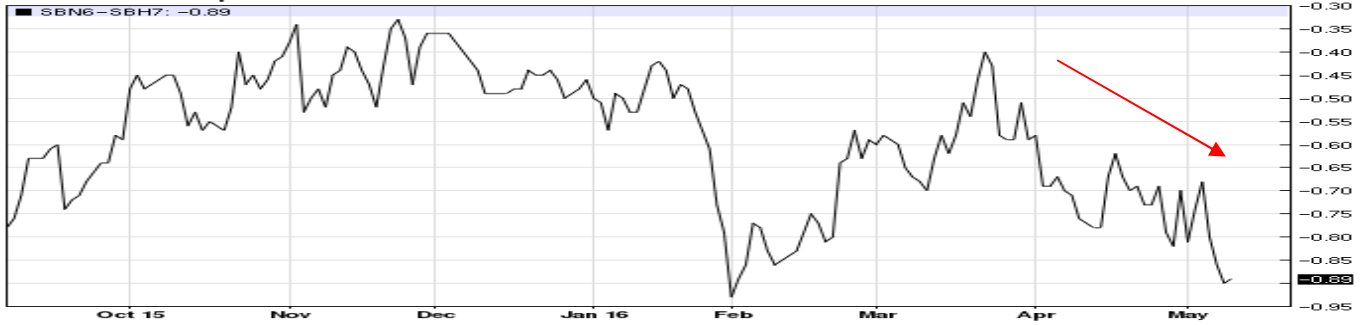

**Sugar:** Daily: Bearish POV

SBN16 - Sugar #11 - Daily Nearest Candlestick Chart

SBN16-SBH17 - Spread Chart

- Commercials amass near record short position!
- Daily technicals turned down.
- Nearby Spreads, ie, July '16 vs deferreds succumb to near record lows.