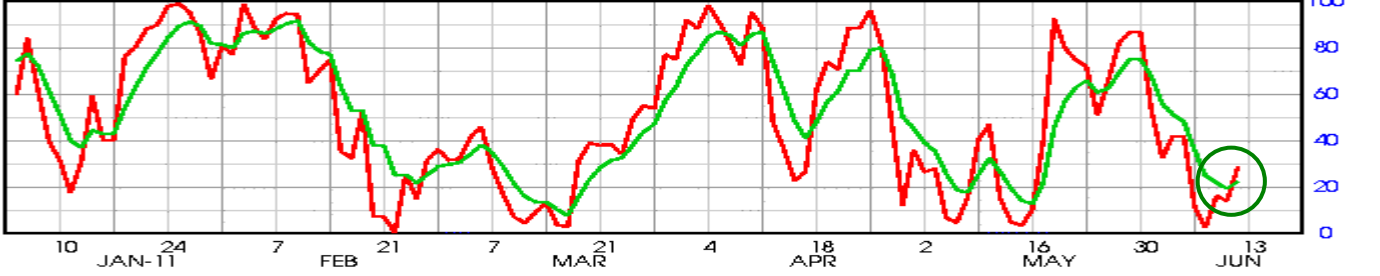

**Wheat:**

Daily

WHEAT JUL 2011 ... daily OHLC plot

Expires: 07/14/11

WHEAT JUL 2011 ... daily Stochastic - raw and %k 14 3

W N11 WZ11 spread ... daily Close only plot