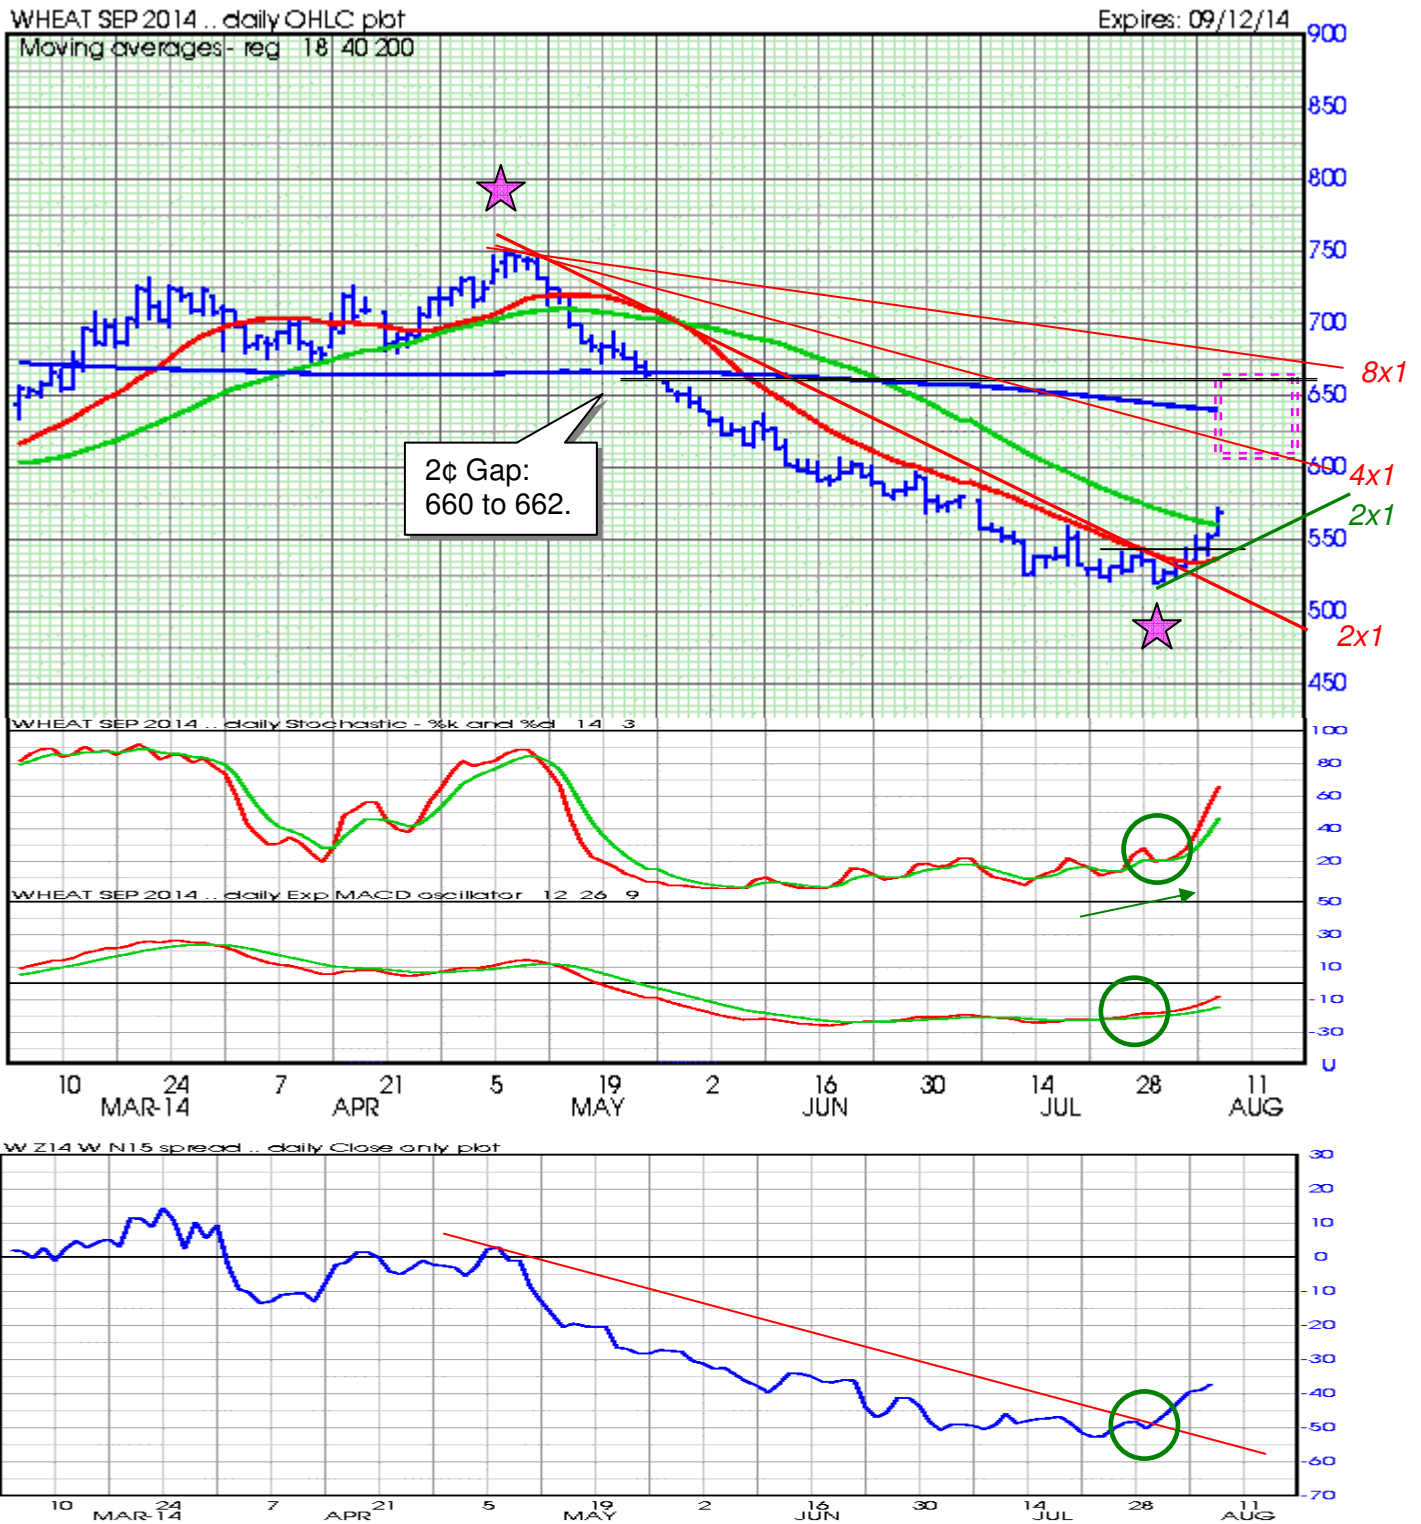

Wheat: Daily: Chase the bounce?

- Technicals turn up. Note 'Type 1 Bullish Divergence: Lower price lows vs higher 'Stochs' lows.
- Spreads turn up.