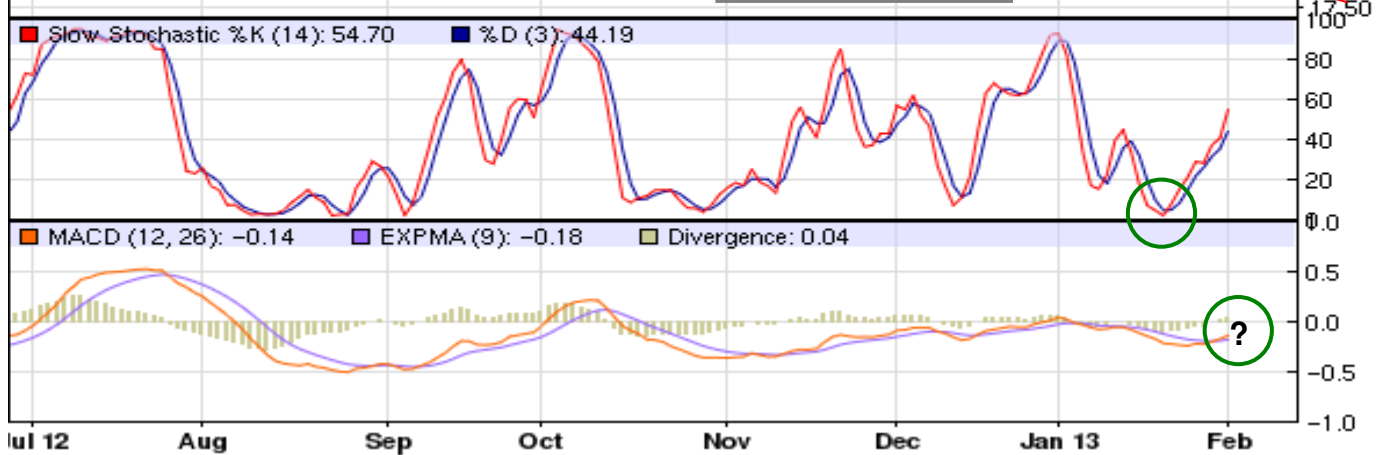

Sugar: Daily: Another 'Falling Wedge': is an upside break-out due?

SBK13 - Sugar #11 - Daily Candlestick Chart

SBK13-SBV13 - Spread Chart