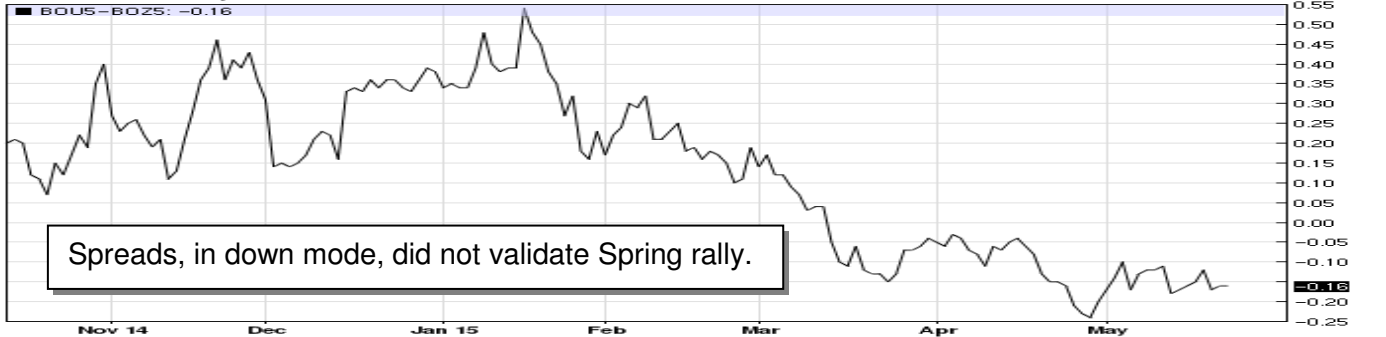

Soy Oil: Daily: 'Bear Flag' rally coming to an end.

ZLN15 - Soybean Oil - Daily Candlestick Chart

Technicals turning down.

BOU15-BOZ15 - Spread Chart

Spreads, in down mode, did not validate Spring rally.