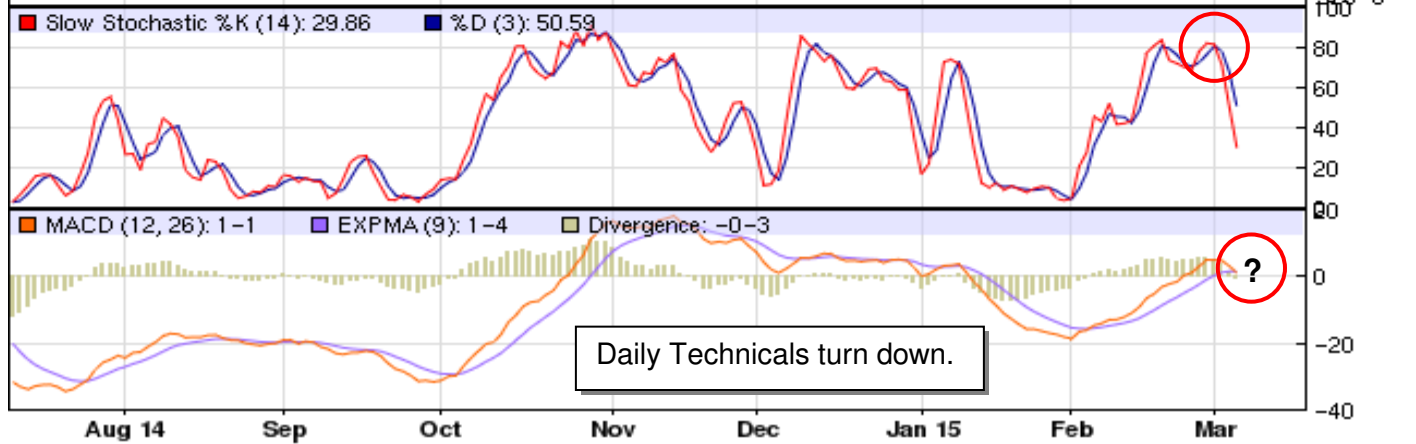

Soybeans: Daily: Continuation of downtrend.

ZSK15 - Soybeans - Daily Candlestick Chart

SN15-SX15 - Spread Chart