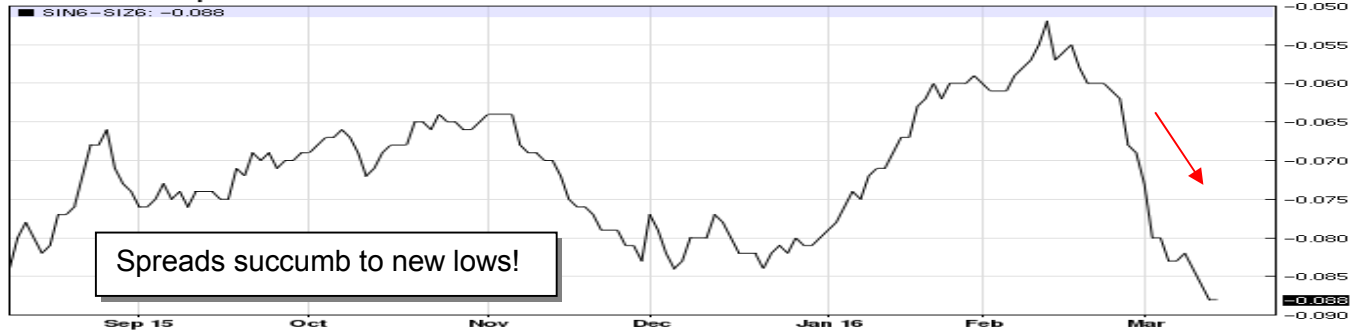

Silver: Daily: 'Key Outside Reversal' portends more downside?

SIY00 - Silver - Daily Candlestick Chart

SIN16-SIZ16 - Spread Chart

- Commercials revert back to record short position! (Not shown)