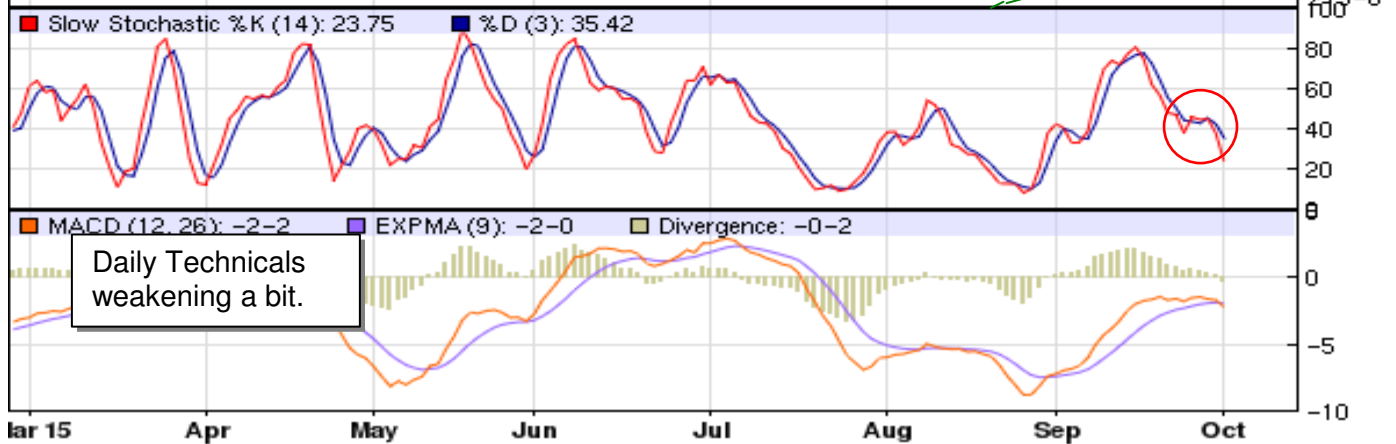

Oats: Daily (Update): Correction or 'Bear Flag' breakdown?

ZOZ15 - Oats - Daily Candlestick Chart

OZ15-OK16 - Spread Chart