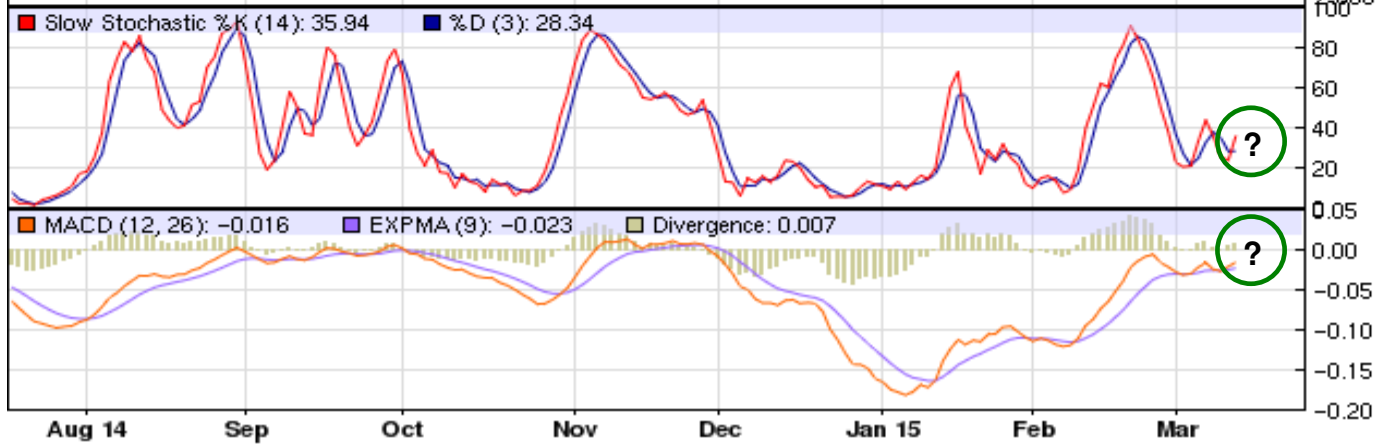

Natural Gas: Daily (May): Seasonal bottom?

NGK15 - Natural Gas - Daily Candlestick Chart

NGJ15-NGV15 - Spread Chart