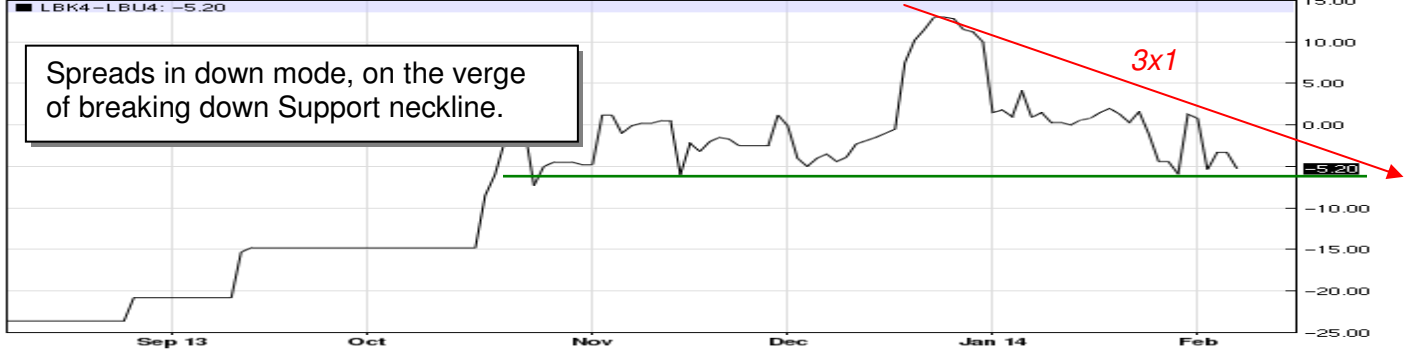

Lumber: Daily: 'Double Top' warns end of seasonal upmove?

LSK14 - Lumber - Daily Nearest Candlestick Chart

LBK14-LBU14 - Spread Chart

- Seasonals turn down in February into October.