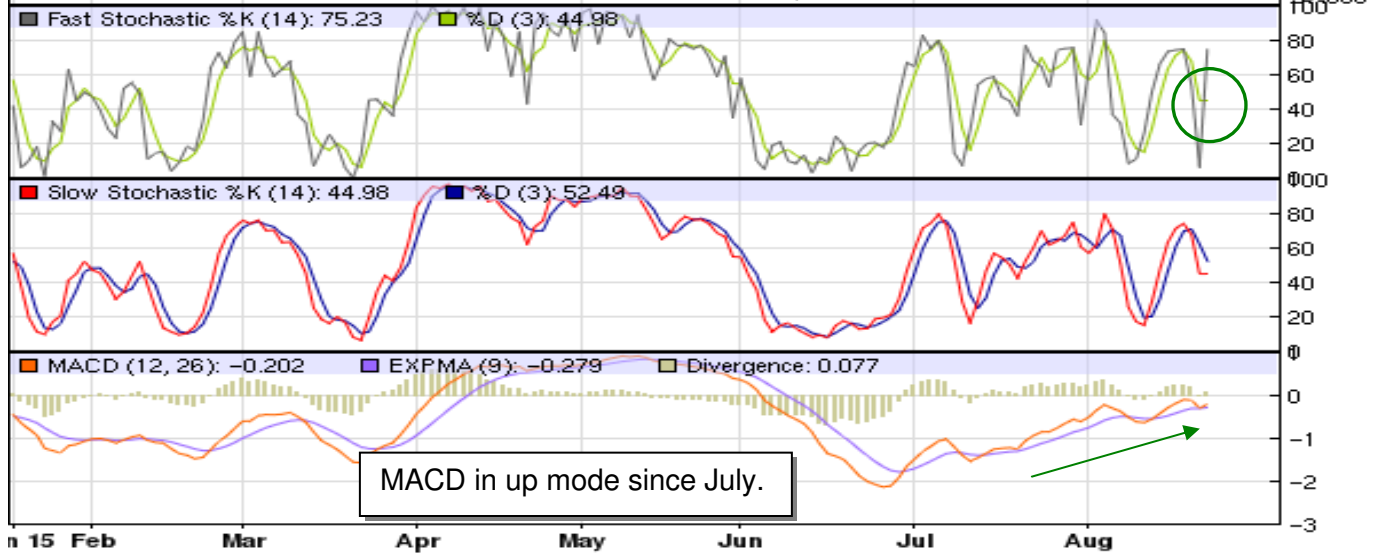

Hogs: Daily: Today's 'Key Outside Reversal': marks the seasonal lows?

HEZ15 - Lean Hogs - Daily Candlestick Chart

LHZ15-LHU16 - Spread Chart