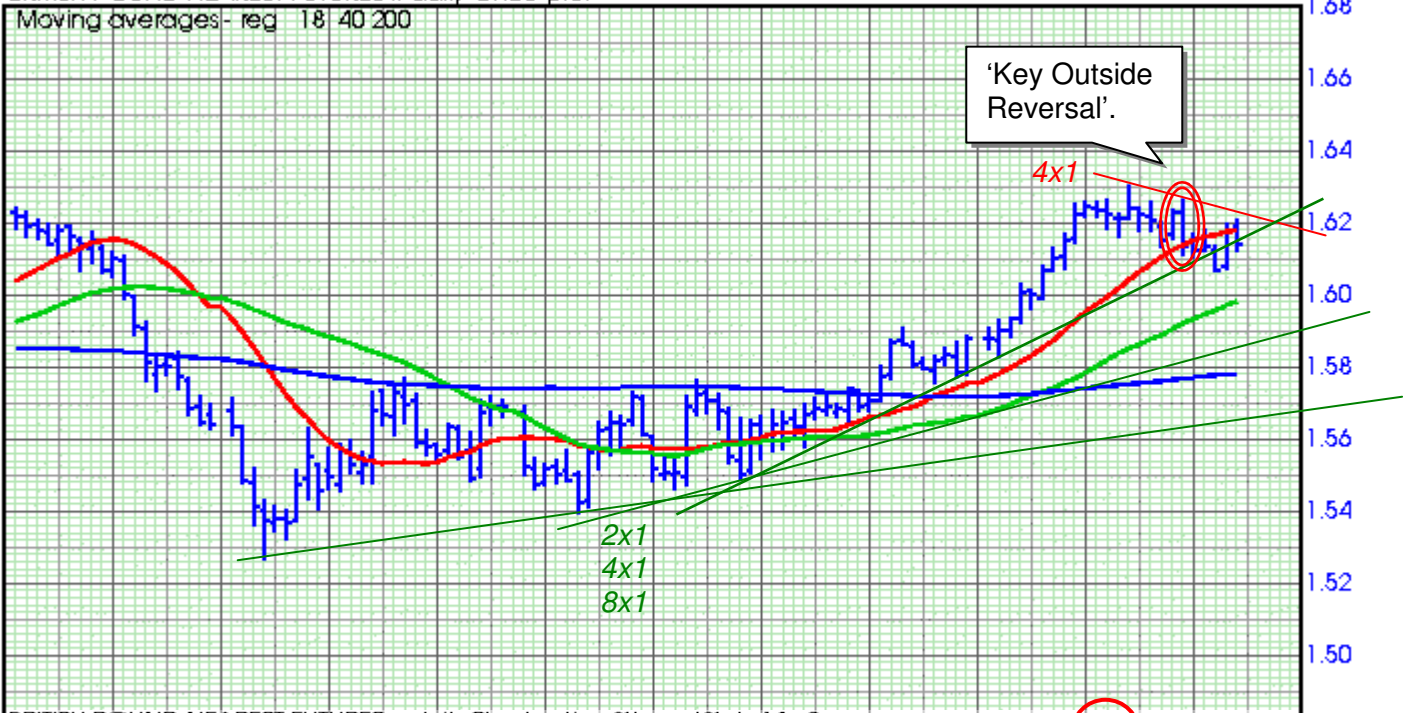

British Pound: Daily Update: Cable clapping out, cont'd.

BRITISH POUND NEAREST FUTURES ... daily OHLC plot

BRITISH POUND NEAREST FUTURES ... daily Stochastic - %k and %d 14 3

BRITISH POUND NEAREST FUTURES ... daily MACD oscillator 12 26 9

GEM13 LM13 spread ... daily Close only plot