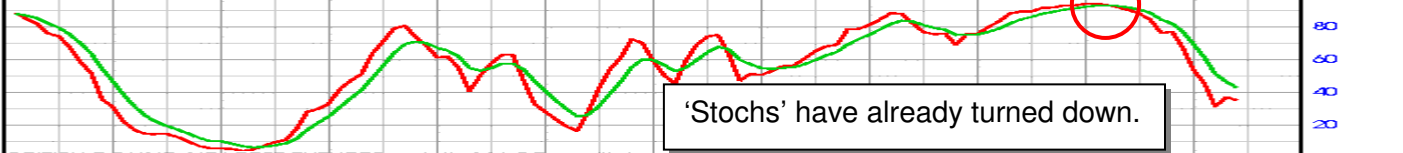

British Pound: Daily Update: Cable clapping out, cont'd.

BRITISH POUND NEAREST FUTURES ... daily OHLC plot

BRITISH POUND NEAREST FUTURES ... daily Stochastic - %k and %d 14 3

BRITISH POUND NEAREST FUTURES ... daily MACD oscillator 12 26 9

GEM13 LM13 spread ... daily Close only plot