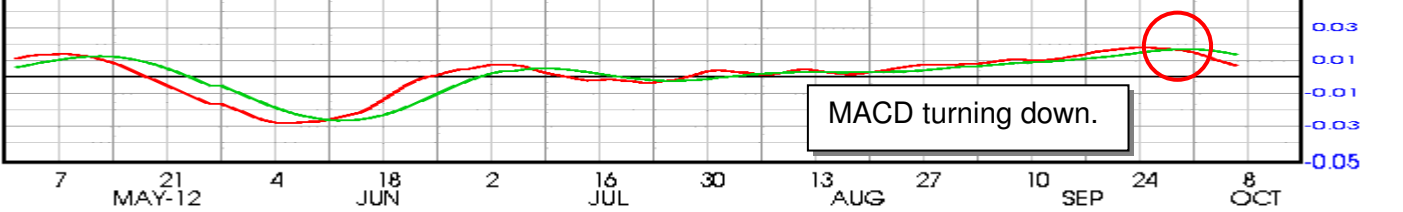

British Pound: Daily Update: Cable clapping out, cont'd.

BRITISH POUND NEAREST FUTURES ... daily OHLC plot

BRITISH POUND NEAREST FUTURES ... daily Stochastic - %k and %d 14 3

BRITISH POUND NEAREST FUTURES ... daily MACD oscillator 12 26 9

GEM13 LM13 spread ... daily Close only plot