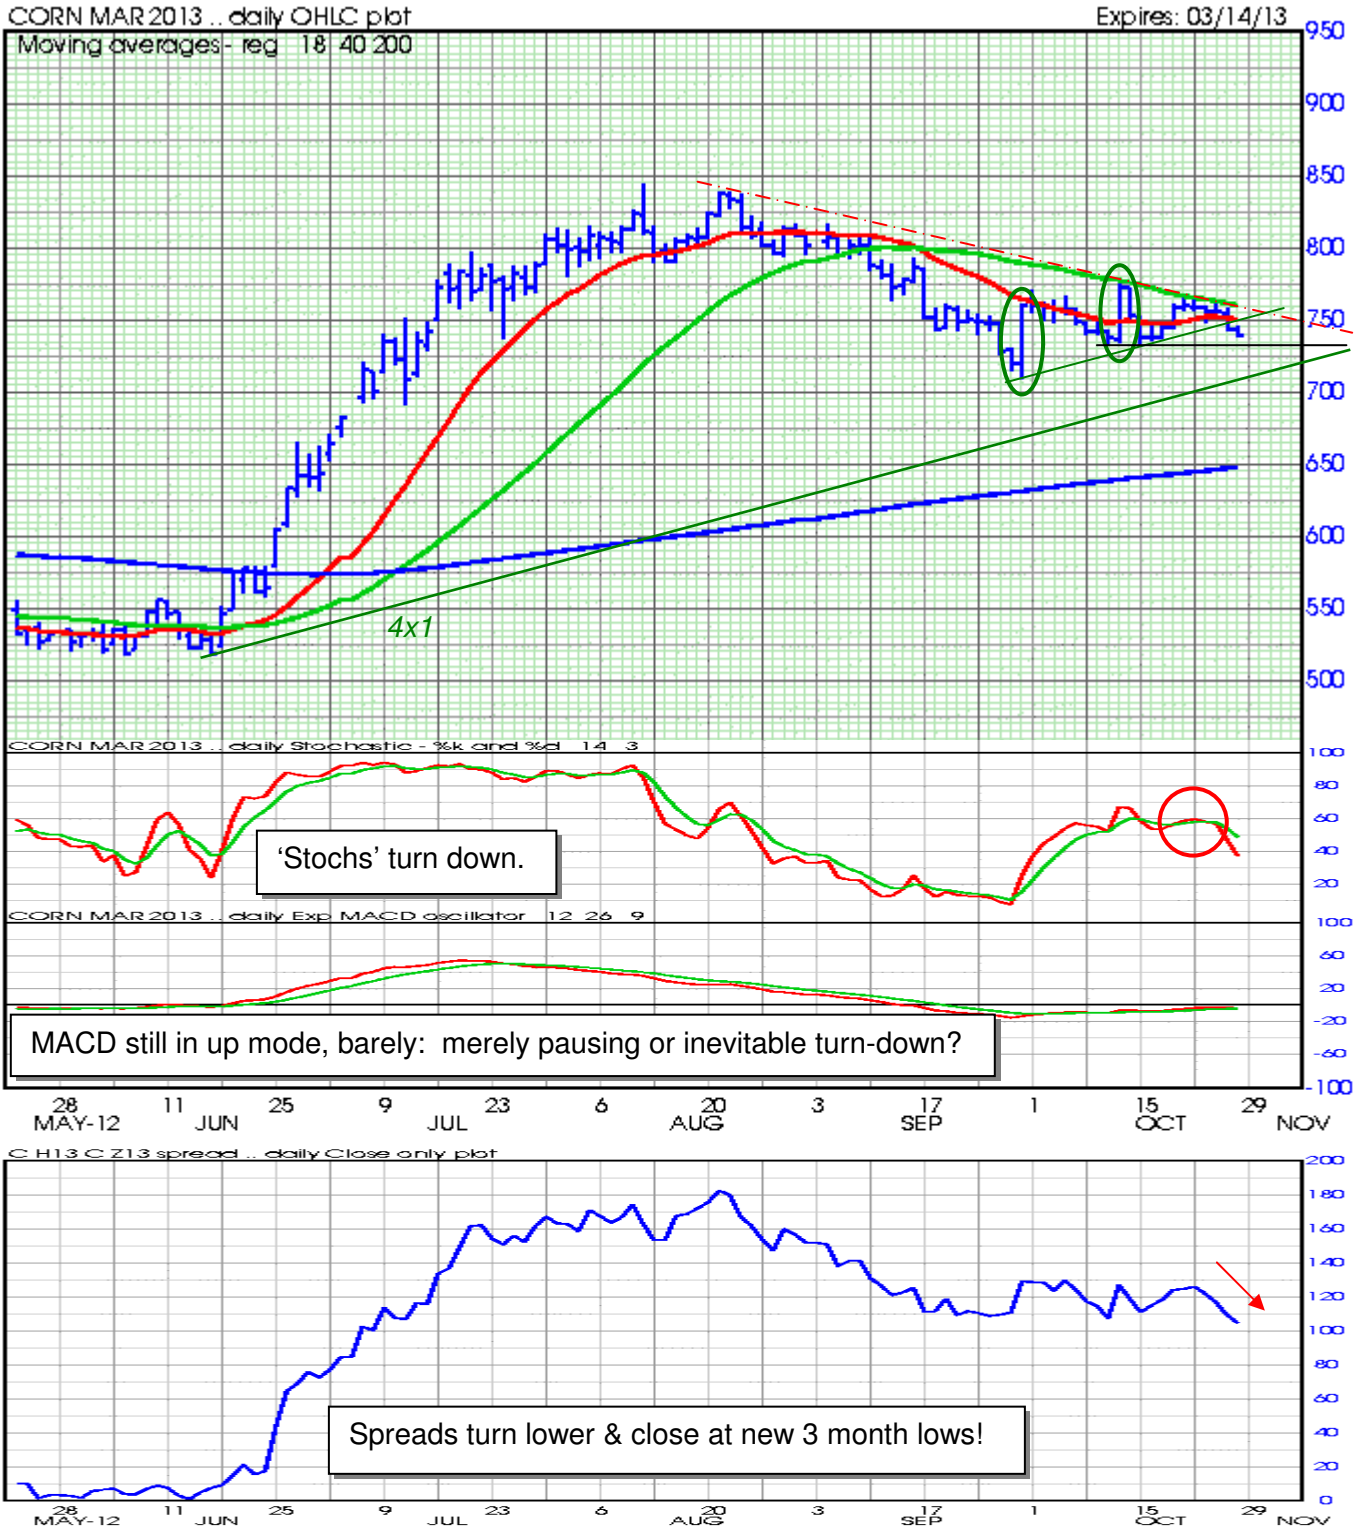

Corn: Daily Update: Amber warning alert for the bulls.

- October 732 Support threatened on successive closes below 750. Next level: 710.
- Resistance: key off 40 day MA, currently around 760.