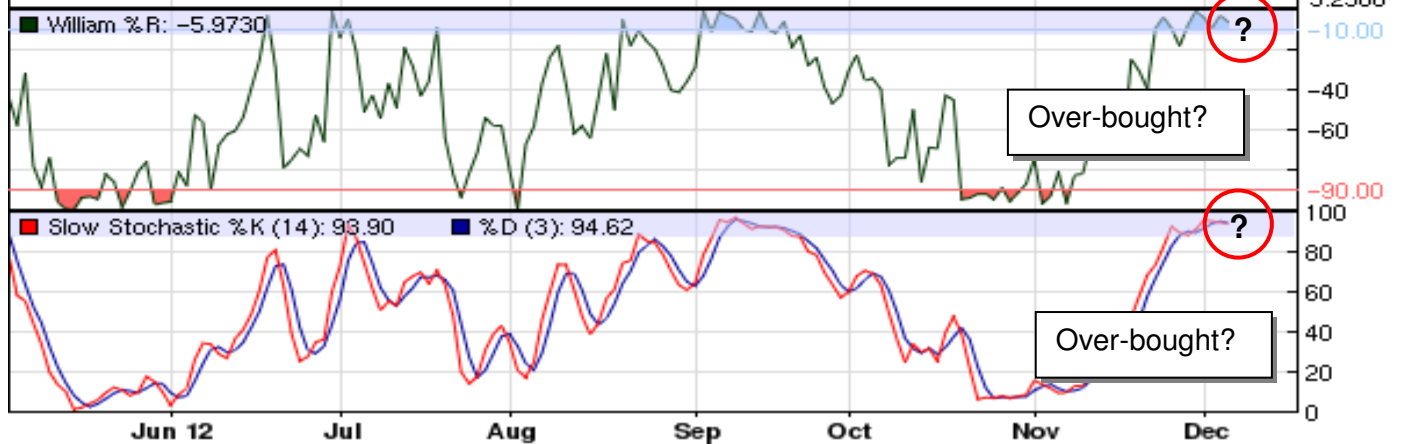

Copper: Daily: Becoming over-bought approaching secular downtrend?

HGH13 - High Grade Copper - Daily Candlestick Chart

HGK13-HGZ13 - Spread Chart